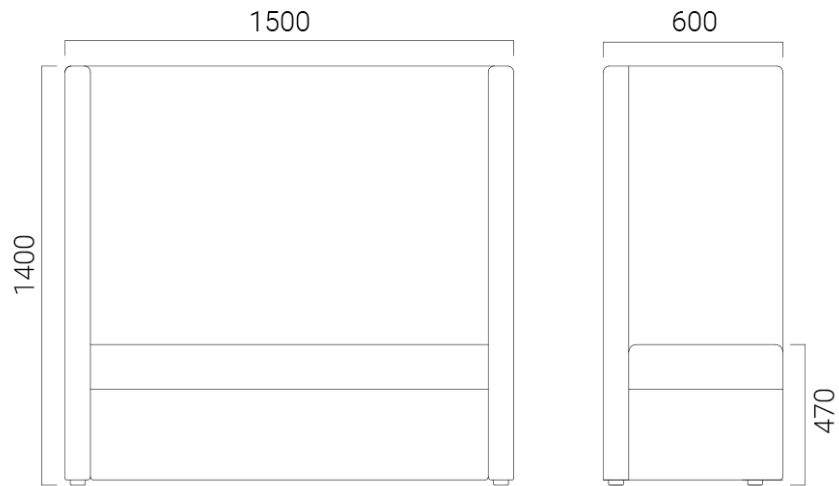

Standard

Lounge

Light

Light High

TOKYO

BERGEN

ISLAND 1

ISLAND 2