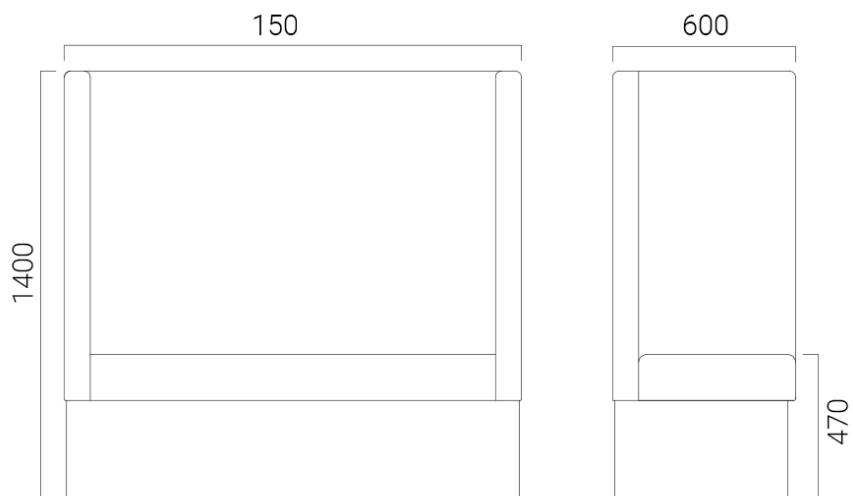

Standard

Lounge

Light

Light High

TOKYO

BERGEN

ISLAND 1

ISLAND 2