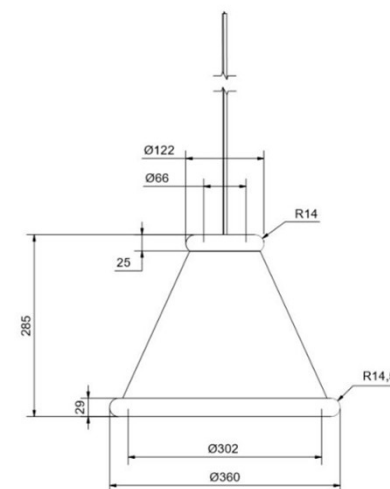

Socket	LED
Class	KL II
IP Class	20
Max Wattage	-
Kelvin	2700
Height	285
Width	-
Length	-
Diameter	360
Lumen	581
Cable Length	2.9
Dimmable	Yes
Bulb Included	Yes