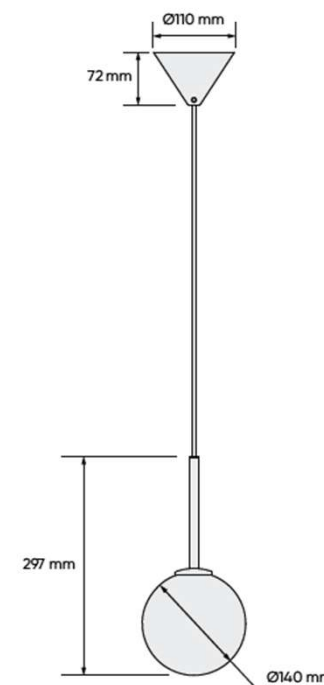

Socket	G9
Class	KL II
IP Class	20
Max Wattage	5
Kelvin	-
Height	297
Width	-
Length	-
Diameter	140
Lumen	-
Cable Color	Black
Cable Length	2.5

BELID LIGHTING GROUP.

herstal