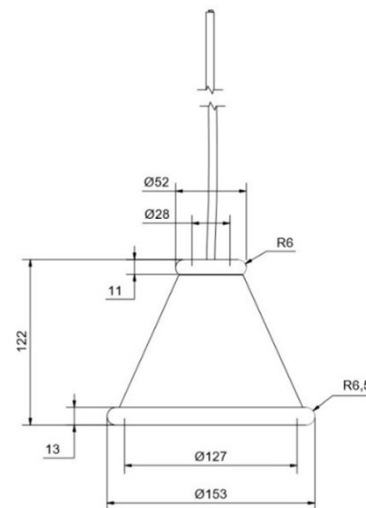

Takkopp ingår ej – se tillbehör

Socket	LED
Class	KL II
IP Class	20
Max Wattage	-
Kelvin	2700
Height	122
Width	-
Length	-
Diameter	153
Lumen	320
Cable Length	2.9
Dimmable	Yes
Bulb Included	Yes

BELID LIGHTING GROUP.