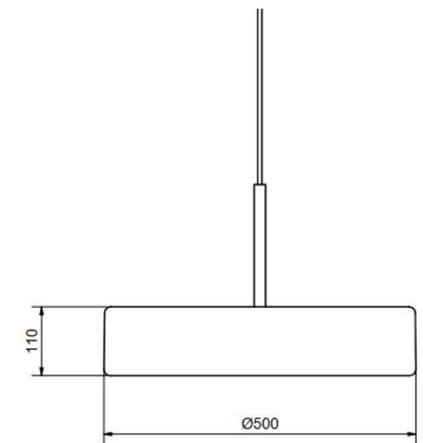

Socket	E14
Class	KL II
IP Class	20
Max Wattage	10
Kelvin	-
Height	110
Width	-
Length	-
Diameter	500
Lumen	-
Cable Color	Black
Cable Length	3