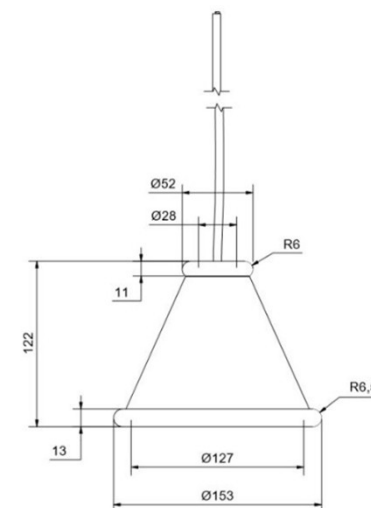

Takkopp ingår ej – se tillbehör

Socket	LED
Class	KL II
IP Class	20
Max Wattage	-
Kelvin	2700
Height	122
Width	-
Length	-
Diameter	153
Lumen	320
Cable Length	2.9
Dimmable	Yes
Bulb Included	Yes

BELID LIGHTING GROUP.

Takkopp ingår ej – se tillbehör

BELID LIGHTING GROUP.

Socket	LED
Class	KL II
IP Class	20
Max Wattage	-
Kelvin	2700
Height	122
Width	-
Length	-
Diameter	153
Lumen	320
Cable Length	2.9
Dimmable	Yes
Bulb Included	Yes