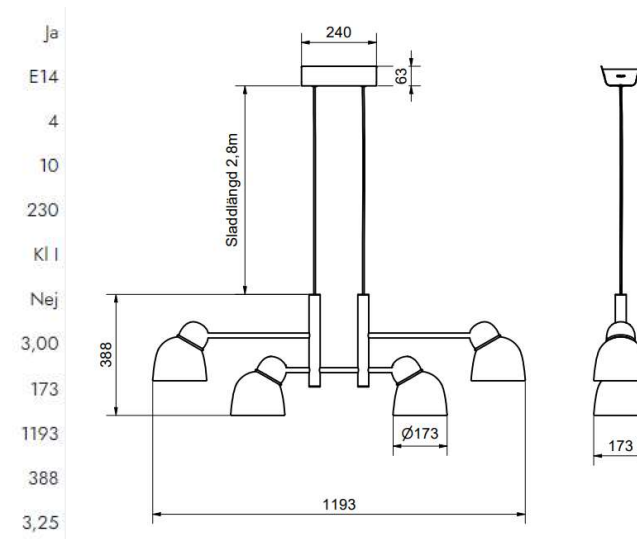

Dimbar
Socket
Antal ljuskällor
Max watt
Driftspänning (V)
Skyddsklass
Ljuskälla ingår
Sladdlängd (m)
Bredd (mm)
Längd (mm)
Höjd (mm)
Max pendlingslängd (m)