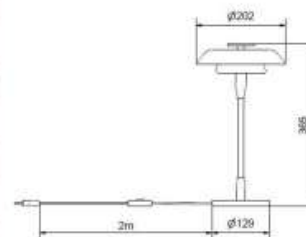

BELID LIGHTING GROUP.

Article nr	4407524
Socket	G9
Class	KL II
IP Class	20
Max watt	5
Kelvin	-
Height	365
Width	-
Length	-
Diameter	200
Lumen	-
Cable color	SVART
Cable length	2
Dimable	NEJ