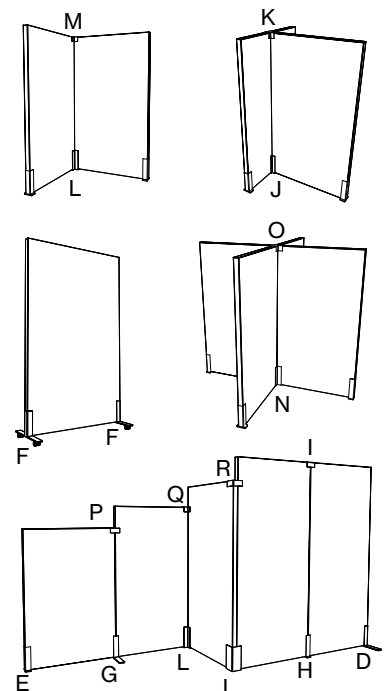

Kopplingsbeslag			
Metall: Svart, Vit, Multicolour**			
End connection	D	485	/st
End connection floor short	E	438	/st
End connection wheel	F	643	/st
Duo connection floor	G	573	/st
Duo connection floor short	H	525	/st
Duo connection top	I	250	/st
T-connection floor	J	514	/st
T-connection top	K	350	/st
L-connection floor	L	490	/st
L-connection top	M	327	/st
4-connection floor	N	659	/st
4-connection top	O	420	/st
High-low connection top straight	P	234	/st
High-low connection top right	Q	345	/st
High-low connection top left	R	345	/st