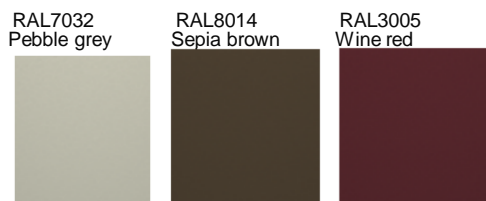

Inspiring Colours - Metall