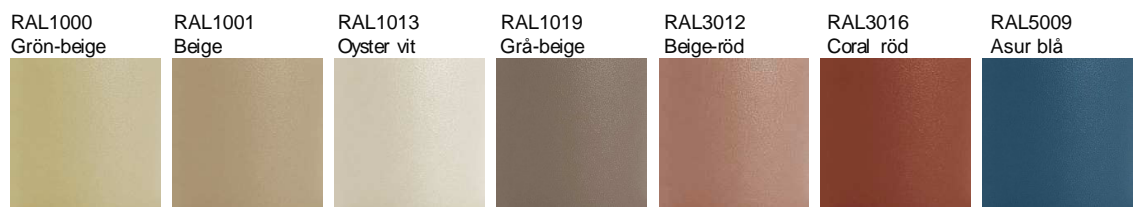

Inspiring Colours - Metall