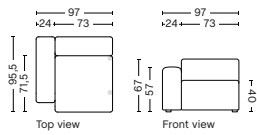

MAGS | CONNECTABLE MODULES

1064 | NARROW | LOW ARMREST | LEFT

DIMENSION
W97 x D95,5 x H67 cm
Seat H40 cm

SALES QTY. 1 pcs.

PRODUCT STATUS
Order produced

PACKAGING
1 box | 1 pcs.

BOX DIMENSION | WEIGHT
W68,5 x D115,8 x H98,8 cm | 42 kg

DESCRIPTION
Fabric Group 1
Fabric Group 2
Fabric Group 3
Fabric Group 4
Fabric Group 5
Fabric Group 6

PRICE
12.480,00
13.520,00
13.920,00
14.200,00
19.080,00
27.120,00