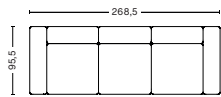

MAGS COMBINATIONS

3 SEATER COMBINATION 1 | 1062+1063+1061

DIMENSION

W268,5 x D95,5 x H67 cm
Seat H40 cm

PACKAGING

3 box | 1 pcs.

DESCRIPTION

DESCRIPTION	PRICE
Fabric group 1	34.160,00
Fabric group 2	37.280,00
Fabric group 3	38.480,00
Fabric group 4	39.320,00
Fabric group 5	51.440,00
Fabric group 6	71.600,00

PRODUCT STATUS

Order produced