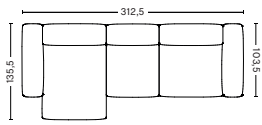

MAGS SOFT | COMBINATIONS

3 SEATER COMBINATION 10 | LEFT S8262+S1063+S1961 OR RIGHT S1962+S1063+S8261

DIMENSION

W312,5 x D135,5 x H67 cm
Seat H37 cm

PACKAGING

3 box | 1 pcs.

DESCRIPTION

DESCRIPTION	PRICE
Fabric group 1	40.640,00
Fabric group 2	43.760,00
Fabric group 3	44.960,00
Fabric group 4	46.280,00
Fabric group 5	59.600,00
Fabric group 6	83.840,00

PRODUCT STATUS

Order produced