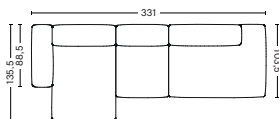

3 SEATER COMBINATION 4 LOW ARMREST | LEFT S8264+S1063+S9302 OR RIGHT S9301+S1063+S8265

DIMENSION
W331 x D135,5 x H67 cm
Seat H37 cm

PACKAGING
3 box | 1 pcs.

DESCRIPTION	PRICE
Fabric group 1	39.360,00
Fabric group 2	42.480,00
Fabric group 3	43.680,00
Fabric group 4	45.000,00
Fabric group 5	56.880,00
Fabric group 6	76.000,00

PRODUCT STATUS
Order produced

FABRIC GROUPS