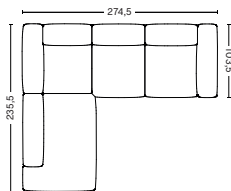

DIMENSION

W274,5 x D235,5 x H67 cm
Seat H37 cm

PACKAGING

3 box | 1 pcs.

DESCRIPTION

DESCRIPTION	PRICE
Fabric group 1	47.280,00
Fabric group 2	51.440,00
Fabric group 3	53.040,00
Fabric group 4	54.400,00
Fabric group 5	71.120,00
Fabric group 6	98.160,00