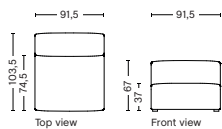

S1963FS | WIDE | MIDDLE

DIMENSION
W91,5 x D103,5 x H67 cm
Seat H37 cm

SALES QTY. 1 pcs.

PRODUCT STATUS
Order produced

PACKAGING
1 box | 1 pcs.

BOX DIMENSION | WEIGHT
W116 x D99 x H69 cm | 37 kg

DESCRIPTION	PRICE
Fabric Group 1	14.240,00
Fabric Group 2	15.280,00
Fabric Group 3	15.680,00
Fabric Group 4	15.960,00
Fabric Group 5	19.640,00
Fabric Group 6	26.640,00