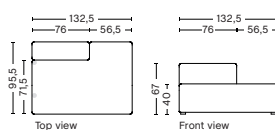

9302 | LOUNGE | LEFT BACKREST

DIMENSION
W132,5 x D95,5 x H67 cm
Seat H40 cm

SALES QTY. 1 pcs.

PRODUCT STATUS
Order produced

PACKAGING
1 box | 1 pcs.

BOX DIMENSION | WEIGHT
W116 x D150 x H69 cm | 58 kg

DESCRIPTION	PRICE
Fabric Group 1	13.440,00
Fabric Group 2	14.480,00
Fabric Group 3	14.880,00
Fabric Group 4	15.400,00
Fabric Group 5	20.160,00
Fabric Group 6	27.680,00
Not available in leather	

FABRIC GROUPS