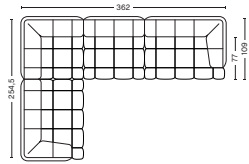

CORNER COMBINATION 25 | 202+100+203+201

DIMENSION

W362 x D254,5 x H72 cm
Seat H41 cm

PRODUCT STATUS

Order produced

PACKAGING

4 box | 1 pcs.

BOX DIMENSION | WEIGHT

W151 x D116 x H80 cm | 59 kg
W105 x D116 x H77 cm | 44 kg
W105 x D116 x H80 cm | 44 kg
W105 x D116 x H80 cm | 44 kg

DESCRIPTION

Fabric group 1
Fabric group 2
Fabric group 3
Fabric group 4
Fabric group 5
Fabric group 6

PRICE

81.440,00
89.360,00
94.640,00
97.200,00
106.480,00
156.000,00