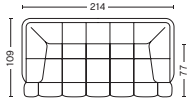

QUILTON LIFT

Design by Doshi Levien

NEW

Seat & Back | Full upholstered wadded PU foam.

Inner Frame | FSC-certified wood construction with a spring system and non-woven fabric bottom.

Legs | Solid wood with felt pads.

Cushion filling | Fibres made from 100% recycled post consumer polyester.

Link to Digital Library

LEGS	FABRIC					
	Fabric Group 1	Fabric Group 2	Fabric Group 3	Fabric Group 4	Fabric Group 5	Fabric Group 6
Black	•	•	•	•	•	•
Oak	•	•	•	•	•	•
Walnut	•	•	•	•	•	•

2 SEATER

DIMENSION

W214 x D109 x H72 cm
Seat H41 cm

SALES QTY. 1 pcs.

PRODUCT STATUS

Order produced

PACKAGING

1 box | 1 pcs.

BOX DIMENSION | WEIGHT

W260 x D120 x H90 cm | 129 kg

DESCRIPTION

Fabric Group 1
Fabric Group 2
Fabric Group 3
Fabric Group 4
Fabric Group 5
Fabric Group 6

PRICE

36.879,20
40.839,20
42.159,20
43.479,20
46.079,20
68.239,20