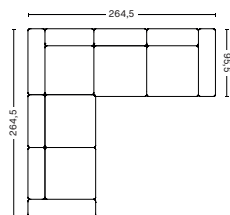

CORNER COMBINATION 1 | LEFT 1062+1063+1862+1063+1061 OR RIGHT 1062+1063+1861+1063+1061

DIMENSION

W264,5 x D264,5 x H67 cm
Seat H40 cm

PACKAGING

5 box | 1 pcs.

DESCRIPTION

Fabric group 1 55.520,00
Fabric group 2 60.720,00
Fabric group 3 62.720,00
Fabric group 4 64.120,00
Fabric group 5 83.320,00
Fabric group 6 114.960,00

PRICE

PRODUCT STATUS

Order produced