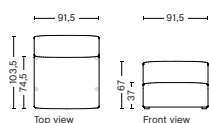

S1963 | WIDE | RIGHT OR LEFT END

DIMENSION
W91,5 x D103,5 x H67 cm
Seat H37 cm

SALES QTY. 1 pcs.

PRODUCT STATUS
Order produced

PACKAGING
1 box | 1 pcs.

BOX DIMENSION | WEIGHT
W116 x D103,5 x H69 cm | 37 kg

DESCRIPTION	PRICE
Fabric Group 1	13.200,00
Fabric Group 2	14.240,00
Fabric Group 3	14.640,00
Fabric Group 4	14.920,00
Fabric Group 5	18.600,00
Fabric Group 6	25.600,00

FABRIC GROUPS