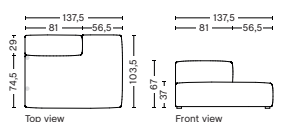

S9302 | LOUNGE | LEFT BACKREST

DIMENSION
W137,5 x D103,5 x H67 cm
Seat H37 cm

SALES QTY. 1 pcs.

PRODUCT STATUS
Order produced

PACKAGING
1 box | 1 pcs.

BOX DIMENSION | WEIGHT
W116 x D150 x H69 cm | 58 kg

DESCRIPTION	PRICE
Fabric Group 1	13.440,00
Fabric Group 2	14.480,00
Fabric Group 3	14.880,00
Fabric Group 4	15.400,00
Fabric Group 5	20.160,00
Fabric Group 6	27.680,00