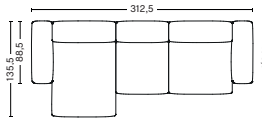

3 SEATER COMBINATION 10 LOW ARMREST | LEFT S8264+S1063+S1965 OR RIGHT S1964+S1063+S8265

DIMENSION

W312,5 x D135,5 x H67 cm
Seat H37 cm

PACKAGING

3 box | 1 pcs.

DESCRIPTION

DESCRIPTION	PRICE
Fabric group 1	40.640,00
Fabric group 2	43.760,00
Fabric group 3	44.960,00
Fabric group 4	46.280,00
Fabric group 5	59.600,00
Fabric group 6	83.840,00

PRODUCT STATUS

Order produced