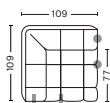

CORNER 100

DIMENSION
W109 x D109 x H72 cm
Seat H41 cm

SALES QTY. 1 pcs.

PRODUCT STATUS
Order produced

PACKAGING
1 box | 1 pcs.

BOX DIMENSION | WEIGHT
W105 x D116 x H77 cm | 48,4 kg

DESCRIPTION
Fabric Group 1
Fabric Group 2
Fabric Group 3
Fabric Group 4
Fabric Group 5
Fabric Group 6

PRICE
21.760,00
23.080,00
24.400,00
25.040,00
27.040,00
37.280,00