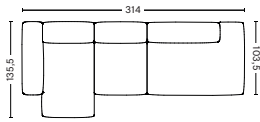

3 SEATER COMBINATION 3 | LEFT S8162+S1063+S9302 OR RIGHT S9301+S1063+S8161

DIMENSION
W314 x D135,5 x H67 cm
Seat H37 cm

PACKAGING
3 box | 1 pcs.

DESCRIPTION	PRICE
Fabric group 1	36.720,00
Fabric group 2	39.840,00
Fabric group 3	41.040,00
Fabric group 4	42.360,00
Fabric group 5	54.240,00
Fabric group 6	73.360,00

PRODUCT STATUS
Order produced