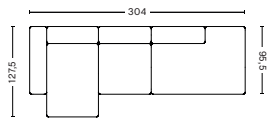

3 SEATER COMBINATION 3 | LEFT 8162+1063+9302 OR RIGHT 9301+1063+8161

DIMENSION

W304 x D127,5 x H67 cm
Seat H40 cm

PACKAGING

3 box | 1 pcs.

DESCRIPTION

DESCRIPTION	PRICE
Fabric group 1	36.720,00
Fabric group 2	39.840,00
Fabric group 3	41.040,00
Fabric group 4	42.360,00
Fabric group 5	54.240,00
Fabric group 6	73.360,00

PRODUCT STATUS

Order produced

Not available in leather