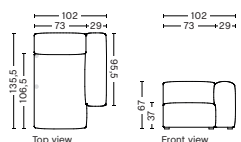

DIMENSION
W102 x D135,5 x H67 cm
Seat H37 cm

SALES QTY. 1 pcs.

PRODUCT STATUS
Order produced

PACKAGING
1 box | 1 pcs.

BOX DIMENSION | WEIGHT
W116 x D150 x H69 cm | 60 kg

DESCRIPTION	PRICE
Fabric Group 1	14.080,00
Fabric Group 2	15.120,00
Fabric Group 3	15.520,00
Fabric Group 4	16.040,00
Fabric Group 5	20.800,00
Fabric Group 6	28.320,00