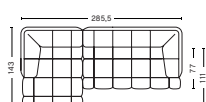

COMBINATION 20 | RIGHT 302+401 OR LEFT 402+301

DIMENSION
W285,5 x D143 x H72 cm
Seat H41 cm

PRODUCT STATUS
Order produced

PACKAGING
2 box | 1 pcs.

BOX DIMENSION | WEIGHT
W151 x D116 x H80 cm | 59 kg
W151 x D116 x H80 cm | 57 kg

DESCRIPTION	PRICE
Fabric group 1	44.160,00
Fabric group 2	49.440,00
Fabric group 3	52.080,00
Fabric group 4	53.360,00
Fabric group 5	58.640,00
Fabric group 6	84.640,00