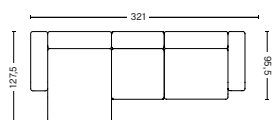

MAGS COMBINATIONS

COMBINATION 10 LOW ARMREST | LEFT 8264+1063+1965 OR RIGHT 1964+1063+8265

DIMENSION

W264,5 x D127,5 x H67 cm
Seat H40 cm

PACKAGING

5 box | 1 pcs.

DESCRIPTION

Fabric group 1 40.640,00
Fabric group 2 43.760,00
Fabric group 3 44.960,00
Fabric group 4 46.280,00
Fabric group 5 59.600,00
Fabric group 6 83.840,00
Not available in leather

PRICE

PRODUCT STATUS

Order produced