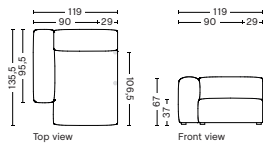

MAGS SOFT MODULES | CONNECTABLE

S8262 | WIDE | CHAISE LONGUE | LEFT

DIMENSION
W119 x D135,5 x H67 cm
Seat H37 cm

SALES QTY. 1 pcs.

PRODUCT STATUS
Order produced

PACKAGING
1 box | 1 pcs.

BOX DIMENSION | WEIGHT
W116 x D150 x H69 cm | 71 kg

DESCRIPTION
Fabric Group 1
Fabric Group 2
Fabric Group 3
Fabric Group 4
Fabric Group 5
Fabric Group 6

PRICE
16.720,00
17.760,00
18.160,00
18.680,00
23.440,00
30.960,00