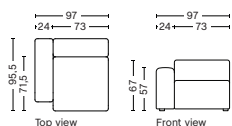

1064FS | NARROW | LOW ARMREST LEFT

DIMENSION
W97 x D95,5 x H67 cm
Seat H40 cm

SALES QTY. 1 pcs.

PRODUCT STATUS
Order produced

PACKAGING
1 box | 1 pcs.

BOX DIMENSION | WEIGHT
W68,5 x D115,8 x H98,8 cm | 42 kg

DESCRIPTION	PRICE
Fabric Group 1	13.520,00
Fabric Group 2	14.560,00
Fabric Group 3	14.960,00
Fabric Group 4	15.240,00
Fabric Group 5	20.120,00
Fabric Group 6	28.160,00