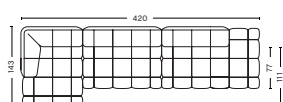

COMBINATION 23 | RIGHT 411+303+401 OR LEFT 402+303+412

DIMENSION
W420 x D143 x H72 cm
Seat H41 cm

PRODUCT STATUS
Order produced

PACKAGING
3 box | 1 pcs.

BOX DIMENSION | WEIGHT
W181 x D116 x H80 cm | 58 kg
W151 x D116 x H80 cm | 52 kg
W151 x D116 x H80 cm | 57 kg