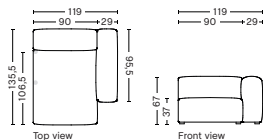

S8261 | WIDE | CHAISE LONGUE | RIGHT ARMREST

DIMENSION
W119 x D135,5 x H67 cm
Seat H37 cm

SALES QTY. 1 pcs.

PRODUCT STATUS
Order produced

PACKAGING
1 box | 1 pcs.

BOX DIMENSION | WEIGHT
W116 x D150 x H69 cm | 71 kg

DESCRIPTION
Fabric Group 1
Fabric Group 2
Fabric Group 3
Fabric Group 4
Fabric Group 5
Fabric Group 6

PRICE
16.720,00
17.760,00
18.160,00
18.680,00
23.440,00
30.960,00