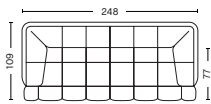

3 SEATER

DIMENSION

W248 x D109 x H72 cm
Seat H41 cm

SALES QTY. 1 pcs.

PRODUCT STATUS

Order produced

PACKAGING

1 box | 1 pcs.

BOX DIMENSION | WEIGHT

W260 x D120 x H90 cm | 136 kg

DESCRIPTION

Fabric Group 1
Fabric Group 2
Fabric Group 3
Fabric Group 4
Fabric Group 5
Fabric Group 6

PRICE

39.519,20
43.479,20
44.799,20
46.119,20
48.719,20
70.879,20