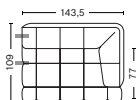

201 | NARROW | RIGHT ARMREST

DIMENSION
W143,5 x D109 x H72 cm
Seat H41 cm

SALES QTY. 1 pcs.

PRODUCT STATUS
Order produced

PACKAGING
1 box | 1 pcs.

BOX DIMENSION | WEIGHT
W151 x D116 x H80 cm | 58,4 kg

DESCRIPTION
Fabric Group 1
Fabric Group 2
Fabric Group 3
Fabric Group 4
Fabric Group 5
Fabric Group 6

PRICE
22.400,00
25.040,00
26.360,00
27.000,00
29.640,00
44.160,00

FABRIC GROUPS