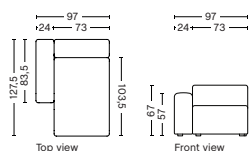

8164FS | NARROW | CHAISE LONGUE | LOW ARMREST LEFT

DIMENSION
W97 x D127,5 x H67 cm
Seat H40 cm

SALES QTY. 1 pcs.

PRODUCT STATUS
Order produced

PACKAGING
1 box | 1 pcs.

BOX DIMENSION | WEIGHT
W68,5 x D150 x H116 cm | 59,9 kg

DESCRIPTION	PRICE
Fabric Group 1	15.120,00
Fabric Group 2	16.160,00
Fabric Group 3	16.560,00
Fabric Group 4	17.080,00
Fabric Group 5	21.840,00
Fabric Group 6	29.360,00
Not available in leather