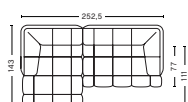

QUILTON COMBINATIONS

COMBINATION 19 | RIGHT 202+401 OR LEFT 402+201

DIMENSION
W252,5 x D143 x H72 cm
Seat H41 cm

PRODUCT STATUS
Order produced

PACKAGING
2 box | 1 pcs.

BOX DIMENSION | WEIGHT
W151 x D116 x H80 cm | 59 kg
W151 x D116 x H80 cm | 57 kg

DESCRIPTION	PRICE
Fabric group 1	42.160,00
Fabric group 2	47.440,00
Fabric group 3	50.080,00
Fabric group 4	51.360,00
Fabric group 5	56.640,00
Fabric group 6	82.640,00