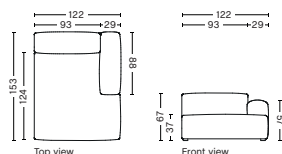

S7265FS | WIDE | LOW ARMREST | RIGHT

DIMENSION
W122 x D153 x H67 cm
Seat H37 cm

SALES QTY. 1 pcs.

PRODUCT STATUS
Order produced

PACKAGING
1 box | 1 pcs.

BOX DIMENSION | WEIGHT
W116 x D150 x H69 cm | 86 kg

DESCRIPTION	PRICE
Fabric Group 1	14.480,00
Fabric Group 2	15.520,00
Fabric Group 3	15.920,00
Fabric Group 4	16.440,00
Fabric Group 5	21.200,00
Fabric Group 6	28.720,00