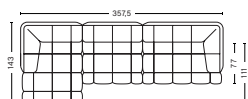

COMBINATION 17 | RIGHT 202+203+401 OR LEFT 402+203+201

DIMENSION

W357,5 x D143 x H72 cm
Seat H41 cm

PRODUCT STATUS

Order produced

PACKAGING

3 box | 1 pcs.

BOX DIMENSION | WEIGHT

W151 x D116 x H80 cm | 59 kg
W105 x D116 x H80 cm | 44 kg
W151 x D116 x H80 cm | 57 kg

DESCRIPTION

Fabric group 1
Fabric group 2
Fabric group 3
Fabric group 4
Fabric group 5
Fabric group 6

PRICE

57.040,00
63.640,00
67.600,00
69.520,00
76.800,00
113.040,00

FABRIC GROUPS