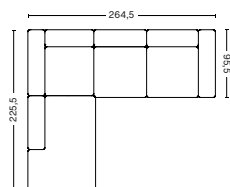

CORNER COMBINATION 2 | LEFT 9301+1862+1063+1061 OR RIGHT 1062+1063+1861+9302

DIMENSION

W264,5 x D225,5 x H67 cm
Seat H40 cm

PACKAGING

4 box | 1 pcs.

DESCRIPTION

Fabric group 1 47.280,00
Fabric group 2 51.440,00
Fabric group 3 53.040,00
Fabric group 4 54.400,00
Fabric group 5 71.120,00
Fabric group 6 98.160,00
Not available in leather

PRICE

PRODUCT STATUS

Order produced