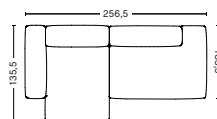

2,5 SEATER COMBINATION 3 | LEFT S8262+S9302 OR RIGHT S9301+S8261

DIMENSION
W256,5 x D135,5 x H67 cm
Seat H37 cm

PACKAGING
2 box | 1 pcs.

DESCRIPTION	PRICE
Fabric group 1	30.160,00
Fabric group 2	32.240,00
Fabric group 3	33.040,00
Fabric group 4	34.080,00
Fabric group 5	43.600,00
Fabric group 6	58.640,00

PRODUCT STATUS
Order produced