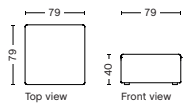

MAGS MODULES

01 | OTTOMAN | EXTRA SMALL

DIMENSION
W79 x D79 x H40 cm

SALES QTY. 1 pcs.

PRODUCT STATUS
Order produced

PACKAGING
1 box | 1 pcs.

BOX DIMENSION | WEIGHT
W99 x D79 x H69 cm | 22,76 kg

	PRICE
Fabric Group 1	7.240,00
Fabric Group 2	7.376,00
Fabric Group 3	7.504,00
Fabric Group 4	7.632,00
Fabric Group 5	9.600,00
Fabric Group 6	13.320,00