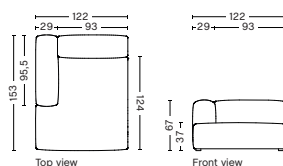

S7262FS | WIDE | CHAISE LONGUE | LEFT

DIMENSION
W122 x D153 x H67 cm
Seat H37 cm

SALES QTY. 1 pcs.

PRODUCT STATUS
Order produced

PACKAGING
1 box | 1 pcs.

BOX DIMENSION | WEIGHT
W116 x D150 x H69 cm | 86 kg

DESCRIPTION	PRICE
Fabric Group 1	20.400,00
Fabric Group 2	21.440,00
Fabric Group 3	21.840,00
Fabric Group 4	22.360,00
Fabric Group 5	27.120,00
Fabric Group 6	34.640,00