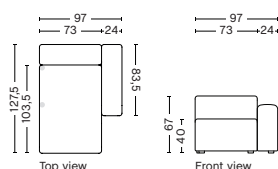

8165 | NARROW | CHAISE LONGUE | LOW ARMREST | RIGHT

DIMENSION
W97 x D127,5 x H67 cm
Seat H40 cm

SALES QTY. 1 pcs.

PRODUCT STATUS
Order produced

PACKAGING
1 box | 1 pcs.

BOX DIMENSION | WEIGHT
W68,5 x D150 x H116 cm | 56,9 kg

DESCRIPTION	PRICE
Fabric Group 1	14.080,00
Fabric Group 2	15.120,00
Fabric Group 3	15.520,00
Fabric Group 4	16.040,00
Fabric Group 5	20.800,00
Fabric Group 6	28.320,00
Not available in leather	

FABRIC GROUPS

1 | Atlas, Linara, Metaphor, Mode, Planar, Remix, Surface By Hay, Swarm, Valencia™ 2 | Fairway, Field, Flamiber, Lola, Maglia, Melange Nap, Naveli, Nico, Olavi By Hay, Osumi, Relate, Steelcut, Steelcut Trio, Tadao
3 | Divina, Divina MD, Divina Melange, Fiord, Re-Wool, Roden, Ruskin, Steelcut Quartet, Tartaglia 4 | Bolgheri, Canvas, Encircle, Hallingdal 65, Raas 5 | Haku, Harald, Loft 6 | Coda, Vidar