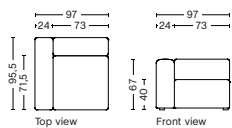

MAGS | FREE STANDING MODULES

1062FS | NARROW | LEFT

DIMENSION
W97 x D95,5 x H67 cm
Seat H40 cm

SALES QTY. 1 pcs.

PRODUCT STATUS
Order produced

PACKAGING
1 box | 1 pcs.

BOX DIMENSION | WEIGHT
W116 x D99 x H69 cm | 45 kg

DESCRIPTION	PRICE
Fabric Group 1	13.520,00
Fabric Group 2	14.560,00
Fabric Group 3	14.960,00
Fabric Group 4	15.240,00
Fabric Group 5	20.120,00
Fabric Group 6	28.160,00