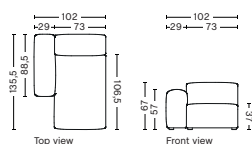

S8164FS | NARROW | CHAISE LONGUE | LOW ARMREST | LEFT

DIMENSION
W102 x D135,5 x H67 cm
Seat H37 cm

SALES QTY. 1 pcs.

PRODUCT STATUS
Order produced

PACKAGING
1 box | 1 pcs.

BOX DIMENSION | WEIGHT
W116 x D150 x H69 cm | 60 kg

DESCRIPTION	PRICE
Fabric Group 1	15.120,00
Fabric Group 2	16.160,00
Fabric Group 3	16.560,00
Fabric Group 4	17.080,00
Fabric Group 5	21.840,00
Fabric Group 6	29.360,00