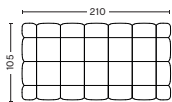

DAYBED

DIMENSION

W210 x D105 x H41 cm
Seat H41 cm

SALES QTY. 1 pcs.

PRODUCT STATUS

Order produced

PACKAGING

1 box | 1 pcs.

BOX DIMENSION | WEIGHT

W260 x D120 x H90 cm | 101 kg

DESCRIPTION

Fabric Group 1
Fabric Group 2
Fabric Group 3
Fabric Group 4
Fabric Group 5
Fabric Group 6

PRICE

26.319,20
28.959,20
30.279,20
30.919,20
33.559,20
48.079,20

DAYBED CUSHION

DIMENSION

W77 x D28 x H20 cm

SALES QTY. 1 pcs.

PRODUCT STATUS

Order produced

PACKAGING

1 box | 1 pcs.

BOX DIMENSION | WEIGHT

W77 x D28 x H20 cm | 2,3 kg

DESCRIPTION

Fabric Group 1
Fabric Group 2
Fabric Group 3
Fabric Group 4
Fabric Group 5
Fabric Group 6

PRICE

2.040,00
2.304,00
2.432,00
2.568,00
3.480,00
5.080,00

FABRIC GROUPS