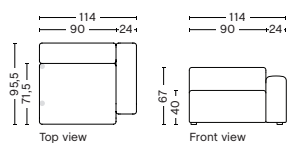

MAGS | CONNECTABLE MODULES

1965 | WIDE | LOW ARMREST | RIGHT

DIMENSION
W114 x D95,5 x H67 cm
Seat H40 cm

SALES QTY. 1 pcs.

PRODUCT STATUS
Order produced

PACKAGING
1 box | 1 pcs.

BOX DIMENSION | WEIGHT
W68,5 x D115,8 x H98,8 cm | 48,5 kg

DESCRIPTION	PRICE
Fabric Group 1	14.720,00
Fabric Group 2	15.760,00
Fabric Group 3	16.160,00
Fabric Group 4	16.680,00
Fabric Group 5	22.880,00
Fabric Group 6	35.520,00