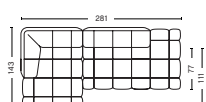

COMBINATION 21 | RIGHT 411+401 OR LEFT 402+412

DIMENSION
W281 x D143 x H72 cm
Seat H41 cm

PRODUCT STATUS
Order produced

PACKAGING
2 box | 1 pcs.

BOX DIMENSION | WEIGHT
W181 x D116 x H80 cm | 58 kg
W151 x D116 x H80 cm | 57 kg

DESCRIPTION	PRICE
Fabric group 1	43.440,00
Fabric group 2	48.720,00
Fabric group 3	51.360,00
Fabric group 4	52.640,00
Fabric group 5	57.920,00
Fabric group 6	83.920,00