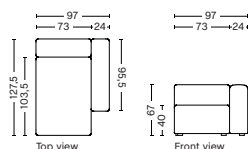

DIMENSION
W97 x D127,5 x H67 cm
Seat H40 cm

SALES QTY. 1 pcs.

PRODUCT STATUS
Order produced

PACKAGING
1 box | 1 pcs.

BOX DIMENSION | WEIGHT
W116 x D150 x H68,5 cm | 59,5 kg

DESCRIPTION	PRICE
Fabric Group 1	15.120,00
Fabric Group 2	16.160,00
Fabric Group 3	16.560,00
Fabric Group 4	17.080,00
Fabric Group 5	21.840,00
Fabric Group 6	29.360,00
Not available in leather	