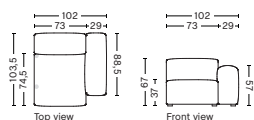

S1065 | NARROW | LOW ARMREST | RIGHT

DIMENSION
W102 x D103,5 x H67 cm
Seat H37 cm

SALES QTY. 1 pcs.

PRODUCT STATUS
Order produced

PACKAGING
1 box | 1 pcs.

BOX DIMENSION | WEIGHT
W116 x D99 x H69 cm | 45 kg

DESCRIPTION	PRICE
Fabric Group 1	12.480,00
Fabric Group 2	13.520,00
Fabric Group 3	13.920,00
Fabric Group 4	14.200,00
Fabric Group 5	19.080,00
Fabric Group 6	27.120,00