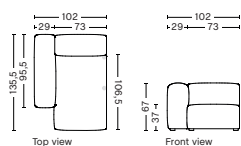

MAGS SOFT | CONNECTABLE MODULES

S8162 | NARROW | CHAISE LONGUE | LEFT

DIMENSION
W102 x D135,5 x H67 cm
Seat H37 cm

SALES QTY. 1 pcs.

PRODUCT STATUS
Order produced

PACKAGING
1 box | 1 pcs.

BOX DIMENSION | WEIGHT
W116 x D150 x H69 cm | 60 kg

DESCRIPTION	PRICE
Fabric Group 1	14.080,00
Fabric Group 2	15.120,00
Fabric Group 3	15.520,00
Fabric Group 4	16.040,00
Fabric Group 5	20.800,00
Fabric Group 6	28.320,00