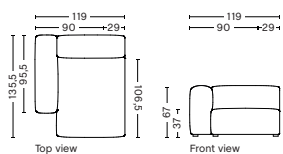

MAGS SOFT | FREE STANDING MODULES

S8262FS | WIDE | CHAISE LONGUE | LEFT

DIMENSION
W119 x D135,5 x H67 cm
Seat H37 cm

SALES QTY. 1 pcs.

PRODUCT STATUS
Order produced

PACKAGING
1 box | 1 pcs.

BOX DIMENSION | WEIGHT
W116 x D150 x H69 cm | 71 kg

DESCRIPTION	PRICE
Fabric Group 1	17.760,00
Fabric Group 2	18.800,00
Fabric Group 3	19.200,00
Fabric Group 4	19.720,00
Fabric Group 5	24.480,00
Fabric Group 6	32.000,00