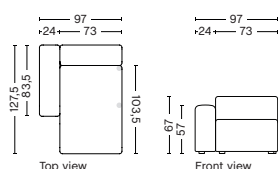

8164 | NARROW | CHAISE LONGUE | LOW ARMREST | LEFT

DIMENSION
W97 x D127,5 x H67 cm
Seat H40 cm

SALES QTY. 1 pcs.

PRODUCT STATUS
Order produced

PACKAGING
1 box | 1 pcs.

BOX DIMENSION | WEIGHT
W68,5 x D150 x H116 cm | 56,9 kg

DESCRIPTION	PRICE
Fabric Group 1	14.080,00
Fabric Group 2	15.120,00
Fabric Group 3	15.520,00
Fabric Group 4	16.040,00
Fabric Group 5	20.800,00
Fabric Group 6	28.320,00
Not available in leather