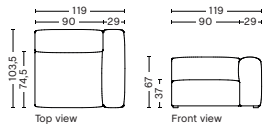

S1961FS | WIDE | RIGHT

DIMENSION
W119 x D103,5 x H67 cm
Seat H37 cm

SALES QTY. 1 pcs.

PRODUCT STATUS
Order produced

PACKAGING
1 box | 1 pcs.

BOX DIMENSION | WEIGHT
W116 x D99 x H69 cm | 51 kg

DESCRIPTION	PRICE
Fabric Group 1	15.760,00
Fabric Group 2	16.800,00
Fabric Group 3	17.200,00
Fabric Group 4	17.720,00
Fabric Group 5	23.920,00
Fabric Group 6	36.560,00