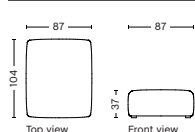

S02 | OTTOMAN | SMALL

DIMENSION
W87 x D104 x H37 cm
Seat H37 cm

SALES QTY. 1 pcs.

PRODUCT STATUS
Order produced

PACKAGING
1 box | 1 pcs.

BOX DIMENSION | WEIGHT
W99 x D78 x H69 cm | 26 kg

DESCRIPTION	PRICE
Fabric Group 1	7.240,00
Fabric Group 2	7.376,00
Fabric Group 3	7.504,00
Fabric Group 4	7.632,00
Fabric Group 5	9.600,00
Fabric Group 6	13.320,00

FABRIC GROUPS