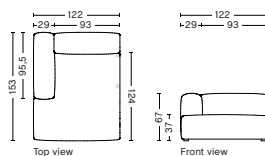

S7262 | WIDE | CHAISE LONGUE LONG | LEFT

DIMENSION
W122 x D153 x H67 cm
Seat H37 cm

SALES QTY. 1 pcs.

PRODUCT STATUS
Order produced

PACKAGING
1 box | 1 pcs.

BOX DIMENSION | WEIGHT
W116 x D150 x H69 cm | 86 kg

DESCRIPTION
Fabric Group 1
Fabric Group 2
Fabric Group 3
Fabric Group 4
Fabric Group 5
Fabric Group 6

PRICE
19.360,00
20.400,00
20.800,00
21.320,00
26.080,00
33.600,00