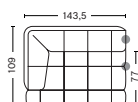

QUILTON MODULES

202 | NARROW | LEFT

DIMENSION
W143,5 x D109 x H72 cm
Seat H41 cm

SALES QTY. 1 pcs.

PRODUCT STATUS
Order produced

PACKAGING
1 box | 1 pcs.

BOX DIMENSION | WEIGHT
W151 x D116 x H80 cm | 58,4 kg

DESCRIPTION
Fabric Group 1
Fabric Group 2
Fabric Group 3
Fabric Group 4
Fabric Group 5
Fabric Group 6

PRICE
22.400,00
25.040,00
26.360,00
27.000,00
29.640,00
44.160,00