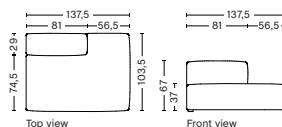

S9302FS | LOUNGE | LEFT BACKREST

DIMENSION
W137,5 x D103,5 x H67 cm
Seat H37 cm

SALES QTY. 1 pcs.

PRODUCT STATUS
Order produced

PACKAGING
1 box | 1 pcs.

BOX DIMENSION | WEIGHT
W116 x D150 x H69 cm | 58 kg

DESCRIPTION	PRICE
Fabric Group 1	14.480,00
Fabric Group 2	15.520,00
Fabric Group 3	15.920,00
Fabric Group 4	16.440,00
Fabric Group 5	21.200,00
Fabric Group 6	28.720,00

FABRIC GROUPS