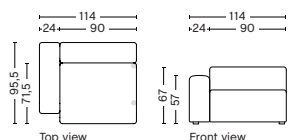

1964 | WIDE | LOW ARMREST | LEFT

DIMENSION
W114 x D95,5 x H67 cm
Seat H40 cm

SALES QTY. 1 pcs.

PRODUCT STATUS
Order produced

PACKAGING
1 box | 1 pcs.

BOX DIMENSION | WEIGHT
W68,5 x D115,8 x H98,8 cm | 48,5 kg

DESCRIPTION	PRICE
Fabric Group 1	14.720,00
Fabric Group 2	15.760,00
Fabric Group 3	16.160,00
Fabric Group 4	16.680,00
Fabric Group 5	22.880,00
Fabric Group 6	35.520,00