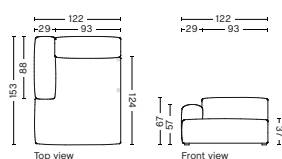

MAGS SOFT MODULES | CONNECTABLE

S7264 | WIDE | CHAISE LONGUE LONG | LOW ARMREST | LEFT

DIMENSION
W122 x D153 x H67 cm
Seat H37 cm

SALES QTY. 1 pcs.

PRODUCT STATUS
Order produced

PACKAGING
1 box | 1 pcs.

BOX DIMENSION | WEIGHT
W116 x D150 x H69 cm | 86 kg

DESCRIPTION	PRICE
Fabric Group 1	19.360,00
Fabric Group 2	20.400,00
Fabric Group 3	20.800,00
Fabric Group 4	21.320,00
Fabric Group 5	26.080,00
Fabric Group 6	33.600,00