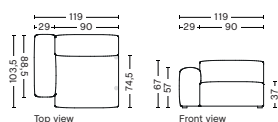

MAGS SOFT | CONNECTABLE MODULES

S1964 | WIDE | LOW ARMREST | LEFT

DIMENSION
W119 x D103,5 x H67 cm
Seat H37 cm

SALES QTY. 1 pcs.

PRODUCT STATUS
Order produced

PACKAGING
1 box | 1 pcs.

BOX DIMENSION | WEIGHT
W116 x D99 x H69 cm | 51 kg

DESCRIPTION	PRICE
Fabric Group 1	14.720,00
Fabric Group 2	15.760,00
Fabric Group 3	16.160,00
Fabric Group 4	16.680,00
Fabric Group 5	22.880,00
Fabric Group 6	35.520,00