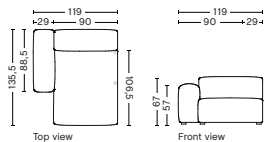

S8264 | WIDE | CHAISE LONGUE | LOW ARMREST | LEFT

DIMENSION
W119 x D135,5 x H67 cm
Seat H37 cm

SALES QTY. 1 pcs.

PRODUCT STATUS
Order produced

PACKAGING
1 box | 1 pcs.

BOX DIMENSION | WEIGHT
W116 x D150 x H69 cm | 71 kg

DESCRIPTION
Fabric Group 1
Fabric Group 2
Fabric Group 3
Fabric Group 4
Fabric Group 5
Fabric Group 6

PRICE
16.720,00
17.760,00
18.160,00
18.680,00
23.440,00
30.960,00