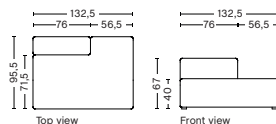

9302FS | LOUNGE | LEFT BACKREST

DIMENSION
W132,5 x D95,5 x H67 cm
Seat H40 cm

SALES QTY. 1 pcs.

PRODUCT STATUS
Order produced

PACKAGING
1 box | 1 pcs.

BOX DIMENSION | WEIGHT
W116 x D150 x H68,5 cm | 58 kg

DESCRIPTION	PRICE
Fabric Group 1	14.480,00
Fabric Group 2	15.520,00
Fabric Group 3	15.920,00
Fabric Group 4	16.440,00
Fabric Group 5	21.200,00
Fabric Group 6	28.720,00
Not available in leather