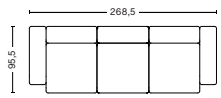

3 SEATER COMBINATION 1 LOW ARMREST | 1064+1063+1065

DIMENSION

W268,5 x D95,5 x H67 cm
Seat H40 cm

PACKAGING

3 box | 1 pcs.

DESCRIPTION

DESCRIPTION	PRICE
Fabric group 1	34.160,00
Fabric group 2	37.280,00
Fabric group 3	38.480,00
Fabric group 4	39.320,00
Fabric group 5	51.440,00
Fabric group 6	71.600,00

PRODUCT STATUS

Order produced