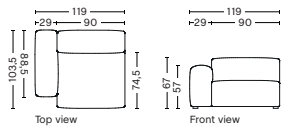

S1964FS | WIDE | LOW ARMREST | LEFT

DIMENSION
W119 x D103,5 x H67 cm
Seat H37 cm

SALES QTY. 1 pcs.

PRODUCT STATUS
Order produced

PACKAGING
1 box | 1 pcs.

BOX DIMENSION | WEIGHT
x D x H cm | kg

DESCRIPTION	PRICE
Fabric Group 1	15.760,00
Fabric Group 2	16.800,00
Fabric Group 3	17.200,00
Fabric Group 4	17.720,00
Fabric Group 5	23.920,00
Fabric Group 6	36.560,00