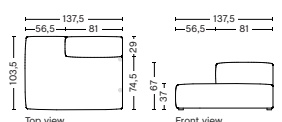

S9301 | LOUNGE | RIGHT BACKREST

DIMENSION
W137,5 x D103,5 x H67 cm
Seat H37 cm

SALES QTY. 1 pcs.

PRODUCT STATUS
Order produced

PACKAGING
1 box | 1 pcs.

BOX DIMENSION | WEIGHT
W116 x D150 x H69 cm | 58 kg

DESCRIPTION	PRICE
Fabric Group 1	13.440,00
Fabric Group 2	14.480,00
Fabric Group 3	14.880,00
Fabric Group 4	15.400,00
Fabric Group 5	20.160,00
Fabric Group 6	27.680,00