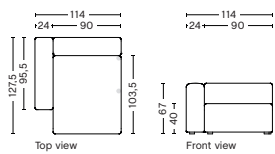

MAGS | CONNECTABLE MODULES

8262 | WIDE | CHAISE LONGUE | LEFT

DIMENSION
W114 x D127,5 x H67 cm
Seat H40 cm

SALES QTY. 1 pcs.

PRODUCT STATUS
Order produced

PACKAGING
1 box | 1 pcs.

BOX DIMENSION | WEIGHT
W116 x D150 x H69 cm | 70,5 kg

DESCRIPTION	PRICE
Fabric Group 1	16.720,00
Fabric Group 2	17.760,00
Fabric Group 3	18.160,00
Fabric Group 4	18.680,00
Fabric Group 5	23.440,00
Fabric Group 6	30.960,00
Not available in leather