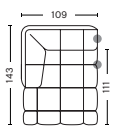

402 | CHAISE LONGUE | LEFT

DIMENSION
W109 x D143 x H72 cm
Seat H41 cm

SALES QTY. 1 pcs.

PRODUCT STATUS
Order produced

PACKAGING
1 box | 1 pcs.

BOX DIMENSION | WEIGHT
W151 x D116 x H80 cm | 57 kg

DESCRIPTION
Fabric Group 1
Fabric Group 2
Fabric Group 3
Fabric Group 4
Fabric Group 5
Fabric Group 6

PRICE
19.760,00
22.400,00
23.720,00
24.360,00
27.000,00
38.480,00