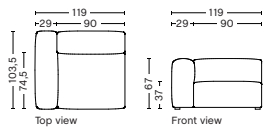

MAGS SOFT | FREE STANDING MODULES

S1962FS | WIDE | LEFT

DIMENSION
W119 x D103,5 x H67 cm
Seat H37 cm

SALES QTY. 1 pcs.

PRODUCT STATUS
Order produced

PACKAGING
1 box | 1 pcs.

BOX DIMENSION | WEIGHT
W116 x D99 x H69 cm | 51 kg

DESCRIPTION	PRICE
Fabric Group 1	15.760,00
Fabric Group 2	16.800,00
Fabric Group 3	17.200,00
Fabric Group 4	17.720,00
Fabric Group 5	23.920,00
Fabric Group 6	36.560,00