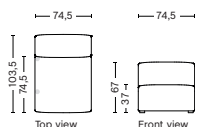

S1063 | NARROW | RIGHT END

DIMENSION
W74,5 x D103,5 x H67 cm
Seat H37 cm

SALES QTY. 1 pcs.

PRODUCT STATUS
Order produced

PACKAGING
1 box | 1 pcs.

BOX DIMENSION | WEIGHT
W78 x D99 x H69 cm | 29 kg

DESCRIPTION	PRICE
Fabric Group 1	10.240,00
Fabric Group 2	11.280,00
Fabric Group 3	11.680,00
Fabric Group 4	11.960,00
Fabric Group 5	14.320,00
Fabric Group 6	18.400,00