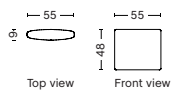

9 | MAGS CUSHION

DIMENSION
W55 x D9 x H48 cm

SALES QTY. 1 pcs.

PRODUCT STATUS
Order produced

PACKAGING
1 box | 1 pcs.

BOX DIMENSION | WEIGHT
W55 x D9 x H48 cm | 2 kg

	PRICE
Fabric Group 1	1.920,00
Fabric Group 2	2.056,00
Fabric Group 3	2.120,00
Fabric Group 4	2.184,00
Fabric Group 5	2.648,00
Fabric Group 6	3.160,00