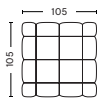

OTTOMAN

DIMENSION

W105 x D105 x H41 cm
Seat H41 cm

SALES QTY. 1 pcs.

PRODUCT STATUS

Order produced

PACKAGING

1 box | 1 pcs.

BOX DIMENSION | WEIGHT

W120 x D120 x H90 cm | 57 kg

DESCRIPTION

Fabric Group 1
Fabric Group 2
Fabric Group 3
Fabric Group 4
Fabric Group 5
Fabric Group 6

PRICE

12.240,00
13.560,00
14.880,00
15.520,00
16.840,00
22.880,00