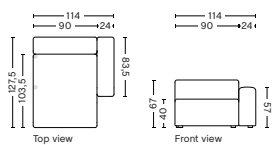

8265 | WIDE | CHAISE LONGUE | LOW ARMREST | RIGHT

DIMENSION
W114 x D127,5 x H67 cm
Seat H40 cm

SALES QTY. 1 pcs.

PRODUCT STATUS
Order produced

PACKAGING
1 box | 1 pcs.

BOX DIMENSION | WEIGHT
W68,5 x D150 x H116 cm | 67,8 kg

DESCRIPTION	PRICE
Fabric Group 1	16.720,00
Fabric Group 2	17.760,00
Fabric Group 3	18.160,00
Fabric Group 4	18.680,00
Fabric Group 5	23.440,00
Fabric Group 6	30.960,00
Not available in leather