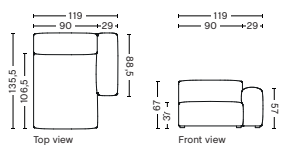

S8265FS | WIDE | CHAISE LONGUE | LOW ARMREST | RIGHT

DIMENSION
W119 x D135,5 x H67 cm
Seat H37 cm

SALES QTY.

PRODUCT STATUS
Order produced

PACKAGING
1 box | 1 pcs.

BOX DIMENSION | WEIGHT
x D x H cm | kg

DESCRIPTION	PRICE
Fabric Group 1	17.760,00
Fabric Group 2	18.800,00
Fabric Group 3	19.200,00
Fabric Group 4	19.720,00
Fabric Group 5	24.480,00
Fabric Group 6	32.000,00