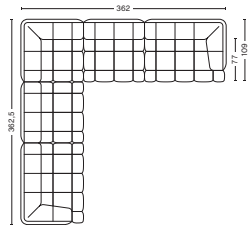

CORNER COMBINATION 26 | 202+203+100+203+201

DIMENSION

W362 x D362,5 x H72 cm
Seat H41 cm

PRODUCT STATUS

Order produced

PACKAGING

5 box | 1 pcs.

BOX DIMENSION | WEIGHT

W151 x D116 x H80 cm | 59 kg
W105 x D116 x H77 cm | 44 kg
2 pcs. | W105 x D116 x H80 cm | 88 kg
W105 x D116 x H77 cm | 44 kg

DESCRIPTION

Fabric group 1
Fabric group 2
Fabric group 3
Fabric group 4
Fabric group 5
Fabric group 6

PRICE

96.320,00
105.560,00
112.160,00
115.360,00
126.640,00
186.400,00