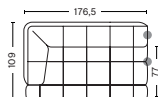

302 | WIDE | LEFT

DIMENSION
W176,5 x D109 x H72 cm
Seat H41 cm

SALES QTY. 1 pcs.

PRODUCT STATUS
Order produced

PACKAGING
1 box | 1 pcs.

BOX DIMENSION | WEIGHT
W181 x D116 x H80 cm | 67,6 kg

DESCRIPTION
Fabric Group 1
Fabric Group 2
Fabric Group 3
Fabric Group 4
Fabric Group 5
Fabric Group 6

PRICE
24.400,00
27.040,00
28.360,00
29.000,00
31.640,00
46.160,00

FABRIC GROUPS