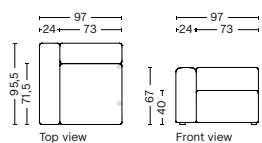

MAGS | CONNECTABLE MODULES

1062 | NARROW | LEFT

DIMENSION
W97 x D95,5 x H67 cm
Seat H40 cm

SALES QTY. 1 pcs.

PRODUCT STATUS
Order produced

PACKAGING
1 box | 1 pcs.

BOX DIMENSION | WEIGHT
W116 x D99 x H69 cm | 45 kg

DESCRIPTION
Fabric Group 1
Fabric Group 2
Fabric Group 3
Fabric Group 4
Fabric Group 5
Fabric Group 6

PRICE
12.480,00
13.520,00
13.920,00
14.200,00
19.080,00
27.120,00