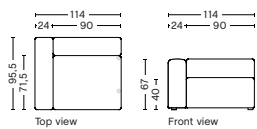

1962 | WIDE | LEFT

DIMENSION
W114 x D95,5 x H67 cm
Seat H40 cm

SALES QTY. 1 pcs.

PRODUCT STATUS
Order produced

PACKAGING
1 box | 1 pcs.

BOX DIMENSION | WEIGHT
W116 x D99 x H69 cm | 51 kg

DESCRIPTION
Fabric Group 1
Fabric Group 2
Fabric Group 3
Fabric Group 4
Fabric Group 5
Fabric Group 6

PRICE
14.720,00
15.760,00
16.160,00
16.680,00
22.880,00
35.520,00