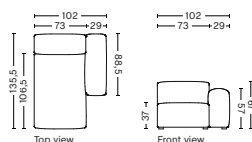

S8165FS | NARROW | CHAISE LONGUE | LOW ARMREST | RIGHT

DIMENSION
W102 x D135,5 x H67 cm
Seat H37 cm

SALES QTY. 1 pcs.

PRODUCT STATUS
Order produced

PACKAGING
1 box | 1 pcs.

BOX DIMENSION | WEIGHT
W116 x D150 x H69 cm | 60 kg

DESCRIPTION	PRICE
Fabric Group 1	15.120,00
Fabric Group 2	16.160,00
Fabric Group 3	16.560,00
Fabric Group 4	17.080,00
Fabric Group 5	21.840,00
Fabric Group 6	29.360,00

FABRIC GROUPS