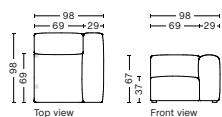

S1861 | CORNER | RIGHT

DIMENSION
W98 x D98 x H67 cm
Seat H37 cm

SALES QTY. 1 pcs.

PRODUCT STATUS
Order produced

PACKAGING
1 box | 1 pcs.

BOX DIMENSION | WEIGHT
W116 x D99 x H69 cm | 42 kg

DESCRIPTION	PRICE
Fabric Group 1	12.160,00
Fabric Group 2	13.200,00
Fabric Group 3	13.600,00
Fabric Group 4	13.880,00
Fabric Group 5	18.600,00
Fabric Group 6	26.000,00

FABRIC GROUPS