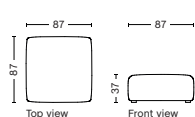

S01 | OTTOMAN | EXTRA SMALL

DIMENSION
W87 x D87 x H37 cm
Seat H37 cm

SALES QTY. 1 pcs.

PRODUCT STATUS
Order produced

PACKAGING
1 box | 1 pcs.

BOX DIMENSION | WEIGHT
W99 x D78 x H69 cm | 23 kg

DESCRIPTION	PRICE
Fabric Group 1	7.240,00
Fabric Group 2	7.376,00
Fabric Group 3	7.504,00
Fabric Group 4	7.632,00
Fabric Group 5	9.600,00
Fabric Group 6	13.320,00