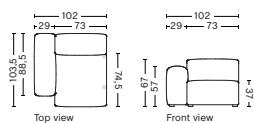

MAGS SOFT | CONNECTABLE MODULES

S1064 | NARROW | LOW ARMREST | LEFT

DIMENSION
W102 x D103,5 x H67 cm
Seat H37 cm

SALES QTY. 1 pcs.

PRODUCT STATUS
Order produced

PACKAGING
1 box | 1 pcs.

BOX DIMENSION | WEIGHT
W116 x D99 x H69 cm | 45 kg

DESCRIPTION	PRICE
Fabric Group 1	12.480,00
Fabric Group 2	13.520,00
Fabric Group 3	13.920,00
Fabric Group 4	14.200,00
Fabric Group 5	19.080,00
Fabric Group 6	27.120,00