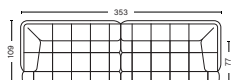

COMBINATION 4 | MODULE 302+301

DIMENSION

W353 x D109 x H72 cm
Seat H41 cm

PRODUCT STATUS

Order produced

PACKAGING

2 box | 1 pcs.

BOX DIMENSION | WEIGHT

2 pcs. | W181 x D116 x H80 cm | 68 kg

DESCRIPTION

Fabric group 1
Fabric group 2
Fabric group 3
Fabric group 4
Fabric group 5
Fabric group 6

PRICE

48.800,00
54.080,00
56.720,00
58.000,00
63.280,00
92.320,00