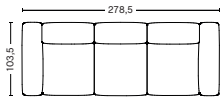

MAGS SOFT | COMBINATIONS

3 SEATER COMBINATION 1 | S1062+S1063+S1061

DIMENSION
W278,5 x D103,5 x H67 cm
Seat H37 cm

PACKAGING
3 box | 1 pcs.

DESCRIPTION	PRICE
Fabric group 1	34.160,00
Fabric group 2	37.280,00
Fabric group 3	38.480,00
Fabric group 4	39.320,00
Fabric group 5	51.440,00
Fabric group 6	71.600,00

PRODUCT STATUS
Order produced