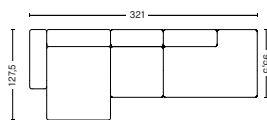

3 SEATER COMBINATION 4 LOW ARMREST | LEFT 8264+1063+9302 OR RIGHT 9301+1063+8265

DIMENSION

W321 x D127,5 x H67 cm
Seat H40 cm

PACKAGING

3 box | 1 pcs.

DESCRIPTION

DESCRIPTION	PRICE
Fabric group 1	39.360,00
Fabric group 2	42.480,00
Fabric group 3	43.680,00
Fabric group 4	45.000,00
Fabric group 5	56.880,00
Fabric group 6	76.000,00

PRODUCT STATUS

Order produced

Not available in leather

FABRIC GROUPS