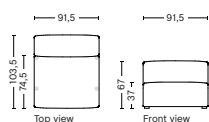

S1963 | WIDE | MIDDLE

DIMENSION
W91,5 x D103,5 x H67 cm
Seat H37 cm

SALES QTY. 1 pcs.

PRODUCT STATUS
Order produced

PACKAGING
1 box | 1 pcs.

BOX DIMENSION | WEIGHT
W116 x D99 x H69 cm | 37 kg

DESCRIPTION	PRICE
Fabric Group 1	12.160,00
Fabric Group 2	13.200,00
Fabric Group 3	13.600,00
Fabric Group 4	13.880,00
Fabric Group 5	17.560,00
Fabric Group 6	24.560,00