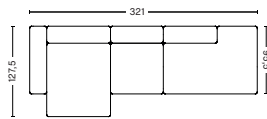

3 SEATER COMBINATION 4 | LEFT 8262+1063+9302 OR RIGHT 9301+1063+8261

DIMENSION

W321 x D127,5 x H67 cm
Seat H40 cm

PACKAGING

3 box | 1 pcs.

DESCRIPTION

DESCRIPTION	PRICE
Fabric group 1	39.360,00
Fabric group 2	42.480,00
Fabric group 3	43.680,00
Fabric group 4	45.000,00
Fabric group 5	56.880,00
Fabric group 6	76.000,00

PRODUCT STATUS

Order produced

Not available in leather