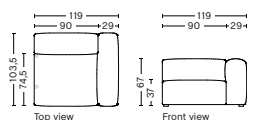

S1961 | WIDE | RIGHT

DIMENSION
W119 x D103,5 x H67 cm
Seat H37 cm

SALES QTY. 1 pcs.

PRODUCT STATUS
Order produced

PACKAGING
1 box | 1 pcs.

BOX DIMENSION | WEIGHT
W116 x D99 x H69 cm | 51 kg

DESCRIPTION	PRICE
Fabric Group 1	14.720,00
Fabric Group 2	15.760,00
Fabric Group 3	16.160,00
Fabric Group 4	16.680,00
Fabric Group 5	22.880,00
Fabric Group 6	35.520,00