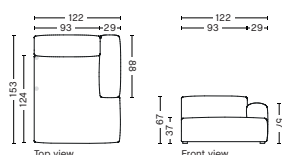

S7265 | WIDE | CHAISE LONGUE LONG | LOW ARMREST | RIGHT

DIMENSION
W122 x D153 x H67 cm
Seat H37 cm

SALES QTY. 1 pcs.

PRODUCT STATUS
Order produced

PACKAGING
1 box | 1 pcs.

BOX DIMENSION | WEIGHT
W116 x D150 x H69 cm | 86 kg

DESCRIPTION	PRICE
Fabric Group 1	19.360,00
Fabric Group 2	20.400,00
Fabric Group 3	20.800,00
Fabric Group 4	21.320,00
Fabric Group 5	26.080,00
Fabric Group 6	33.600,00