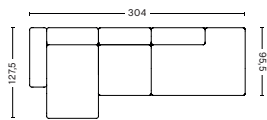

3 SEATER COMBINATION 3 LOW ARMREST | LEFT 8164+1063+9302 OR RIGHT 9301+1063+8165

DIMENSION

W304 x D127,5 x H67 cm
Seat H40 cm

PACKAGING

3 box | 1 pcs.

DESCRIPTION

DESCRIPTION	PRICE
Fabric group 1	36.720,00
Fabric group 2	39.840,00
Fabric group 3	41.040,00
Fabric group 4	42.360,00
Fabric group 5	54.240,00
Fabric group 6	73.360,00

PRODUCT STATUS

Order produced

Not available in leather