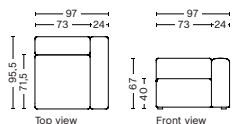

1061FS | NARROW | RIGHT

DIMENSION
W97 x D95,5 x H67 cm
Seat H40 cm

SALES QTY. 1 pcs.

PRODUCT STATUS
Order produced

PACKAGING
1 box | 1 pcs.

BOX DIMENSION | WEIGHT
W116 x D99 x H69 cm | 45 kg

DESCRIPTION	PRICE
Fabric Group 1	13.520,00
Fabric Group 2	14.560,00
Fabric Group 3	14.960,00
Fabric Group 4	15.240,00
Fabric Group 5	20.120,00
Fabric Group 6	28.160,00