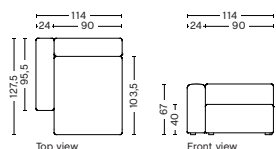

8265FS | WIDE | CHAISE LONGUE | LOW ARMREST | RIGHT

DIMENSION
W114 x D127,5 x H67 cm
Seat H40 cm

SALES QTY. 1 pcs.

PRODUCT STATUS
Order produced

PACKAGING
1 box | 1 pcs.

BOX DIMENSION | WEIGHT
W68,5 x D150 x H116 cm | 67,8 kg

DESCRIPTION	PRICE
Fabric Group 1	17.760,00
Fabric Group 2	18.800,00
Fabric Group 3	19.200,00
Fabric Group 4	19.720,00
Fabric Group 5	24.480,00
Fabric Group 6	32.000,00
Not available in leather