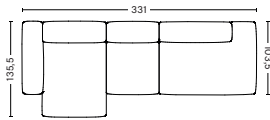

3 SEATER COMBINATION 4 | LEFT S8262+S1063+S9302 OR RIGHT S9301+S1063+S8261

DIMENSION
W331 x D135,5 x H67 cm
Seat H37 cm

PACKAGING
3 box | 1 pcs.

DESCRIPTION	PRICE
Fabric group 1	39.360,00
Fabric group 2	42.480,00
Fabric group 3	43.680,00
Fabric group 4	45.000,00
Fabric group 5	56.880,00
Fabric group 6	76.000,00

PRODUCT STATUS
Order produced