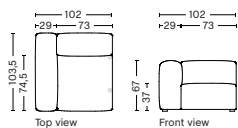

MAGS SOFT | CONNECTABLE MODULES

S1062 | NARROW | LEFT

DIMENSION
W102 x D103,5 x H67 cm
Seat H37 cm

SALES QTY. 1 pcs.

PRODUCT STATUS
Order produced

PACKAGING
1 box | 1 pcs.

BOX DIMENSION | WEIGHT
W116 x D99 x H69 cm | 45 kg

DESCRIPTION	PRICE
Fabric Group 1	12.480,00
Fabric Group 2	13.520,00
Fabric Group 3	13.920,00
Fabric Group 4	14.200,00
Fabric Group 5	19.080,00
Fabric Group 6	27.120,00