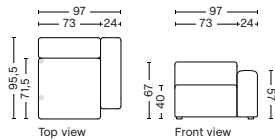

1065 | NARROW | LOW ARMREST | RIGHT

DIMENSION
W97 x D95,5 x H67 cm
Seat H40 cm

SALES QTY. 1 pcs.

PRODUCT STATUS
Order produced

PACKAGING
1 box | 1 pcs.

BOX DIMENSION | WEIGHT
W68,5 x D115,8 x H98,8 cm | 42 kg

DESCRIPTION
Fabric Group 1
Fabric Group 2
Fabric Group 3
Fabric Group 4
Fabric Group 5
Fabric Group 6

PRICE
12.480,00
13.520,00
13.920,00
14.200,00
19.080,00
27.120,00