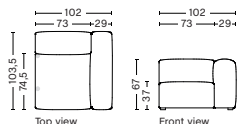

S1061 | NARROW | RIGHT

DIMENSION
W102 x D103,5 x H67 cm
Seat H37 cm

SALES QTY. 1 pcs.

PRODUCT STATUS
Order produced

PACKAGING
1 box | 1 pcs.

BOX DIMENSION | WEIGHT
W116 x D99 x H69 cm | 45 kg

DESCRIPTION	PRICE
Fabric Group 1	12.480,00
Fabric Group 2	13.520,00
Fabric Group 3	13.920,00
Fabric Group 4	14.200,00
Fabric Group 5	19.080,00
Fabric Group 6	27.120,00