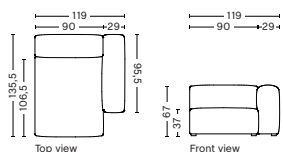

S8261FS | WIDE | CHAISE LONGUE | RIGHT

DIMENSION
W119 x D135,5 x H67 cm
Seat H37 cm

SALES QTY. 1 pcs.

PRODUCT STATUS
Order produced

PACKAGING
1 box | 1 pcs.

BOX DIMENSION | WEIGHT
W116 x D150 x H69 cm | 71 kg

DESCRIPTION	PRICE
Fabric Group 1	17.760,00
Fabric Group 2	18.800,00
Fabric Group 3	19.200,00
Fabric Group 4	19.720,00
Fabric Group 5	24.480,00
Fabric Group 6	32.000,00