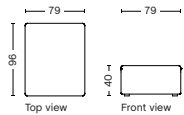

02 | OTTOMAN | SMALL

DIMENSION
W79 x D96 x H40 cm

SALES QTY. 1 pcs.

PRODUCT STATUS
Order produced

PACKAGING
1 box | 1 pcs.

BOX DIMENSION | WEIGHT
W99 x D79 x H69 cm | 25,76 kg

	PRICE
Fabric Group 1	7.240,00
Fabric Group 2	7.376,00
Fabric Group 3	7.504,00
Fabric Group 4	7.632,00
Fabric Group 5	9.600,00
Fabric Group 6	13.320,00