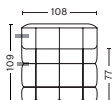

501 | NARROW | RIGHT END

DIMENSION
W108 x D109 x H72 cm
Seat H41 cm

SALES QTY. 1 pcs.

PRODUCT STATUS
Order produced

PACKAGING
1 box | 1 pcs.

BOX DIMENSION | WEIGHT
W105 x D116 x H77 cm | 45,3 kg

DESCRIPTION
Fabric Group 1
Fabric Group 2
Fabric Group 3
Fabric Group 4
Fabric Group 5
Fabric Group 6

PRICE
16.840,00
18.160,00
19.480,00
20.120,00
22.120,00
32.360,00