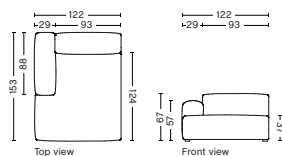

MAGS SOFT | FREE STANDING MODULES

S7264FS | WIDE | LOW ARMREST | LEFT

DIMENSION
W122 x D153 x H67 cm
Seat H37 cm

SALES QTY. 1 pcs.

PRODUCT STATUS
Order produced

PACKAGING
1 box | 1 pcs.

BOX DIMENSION | WEIGHT
W116 x D150 x H69 cm | 86 kg

DESCRIPTION	PRICE
Fabric Group 1	14.480,00
Fabric Group 2	15.520,00
Fabric Group 3	15.920,00
Fabric Group 4	16.440,00
Fabric Group 5	21.200,00
Fabric Group 6	28.720,00