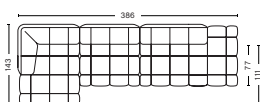

COMBINATION 22 | RIGHT 411+203+401 OR LEFT 402+203+412

DIMENSION
W386 x D143 x H72 cm
Seat H41 cm

PRODUCT STATUS
Order produced

PACKAGING
2 box | 1 pcs.

BOX DIMENSION | WEIGHT
W181 x D116 x H80 cm | 58 kg
W151 x D116 x H80 cm | 57 kg

DESCRIPTION	PRICE
Fabric group 1	58.320,00
Fabric group 2	64.920,00
Fabric group 3	68.880,00
Fabric group 4	70.800,00
Fabric group 5	78.080,00
Fabric group 6	114.320,00