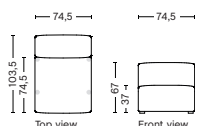

S1063 | NARROW | MIDDLE

DIMENSION
W74,5 x D103,5 x H67 cm
Seat H37 cm

SALES QTY. 1 pcs.

PRODUCT STATUS
Order produced

PACKAGING
1 box | 1 pcs.

BOX DIMENSION | WEIGHT
W78 x D99 x H69 cm | 29 kg

DESCRIPTION	PRICE
Fabric Group 1	9.200,00
Fabric Group 2	10.240,00
Fabric Group 3	10.640,00
Fabric Group 4	10.920,00
Fabric Group 5	13.280,00
Fabric Group 6	17.360,00