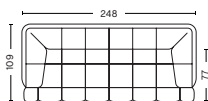

3 SEATER

DIMENSION
W248 x D109 x H72 cm
Seat H41 cm

SALES QTY. 1 pcs.

PRODUCT STATUS
Order produced

PACKAGING
1 box | 1 pcs.

BOX DIMENSION | WEIGHT
W256 x D116 x H80 cm | 91 kg

DESCRIPTION
Fabric Group 1
Fabric Group 2
Fabric Group 3
Fabric Group 4
Fabric Group 5
Fabric Group 6

PRICE
39.519,20
43.479,20
44.799,20
46.119,20
48.719,20
70.879,20

OTTOMAN 05

DIMENSION
W105 x D105 x H41 cm
Seat H41 cm

SALES QTY. 1 pcs.

PRODUCT STATUS
Order produced

PACKAGING
1 box | 1 pcs.

BOX DIMENSION | WEIGHT
W116 x D116 x H45 cm | 33,3 kg

DESCRIPTION
Fabric Group 1
Fabric Group 2
Fabric Group 3
Fabric Group 4
Fabric Group 5
Fabric Group 6

PRICE
12.240,00
13.560,00
14.880,00
15.520,00
16.840,00
22.880,00