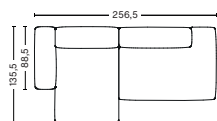

2,5 SEATER COMBINATION 3 LOW ARMREST | LEFT S8264+S9302 OR RIGHT S9301+S8265

DIMENSION
W256,5 x D135,5 x H67 cm
Seat H37 cm

PACKAGING
2 box | 1 pcs.

DESCRIPTION	PRICE
Fabric group 1	30.160,00
Fabric group 2	32.240,00
Fabric group 3	33.040,00
Fabric group 4	34.080,00
Fabric group 5	43.600,00
Fabric group 6	58.640,00

PRODUCT STATUS
Order produced

FABRIC GROUPS