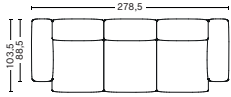

3 SEATER COMBINATION 1 LOW ARMREST | S1064+S1063+S1065

DIMENSION
W278,5 x D103,5 x H67 cm
Seat H37 cm

PACKAGING
3 box | 1 pcs.

DESCRIPTION	PRICE
Fabric group 1	34.160,00
Fabric group 2	37.280,00
Fabric group 3	38.480,00
Fabric group 4	39.320,00
Fabric group 5	51.440,00
Fabric group 6	71.600,00

PRODUCT STATUS
Order produced