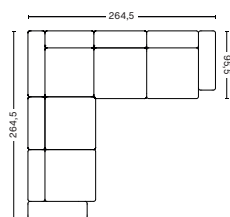

CORNER COMBINATION 1 LOW ARMREST | LEFT 1064+1063+1862+1063+1065 OR RIGHT 1064+1063+1861+1063+1065

DIMENSION

W264,5 x D264,5 x H67 cm
Seat H40 cm

PACKAGING

5 box | 1 pcs.

DESCRIPTION

Fabric group 1 55.520,00
Fabric group 2 60.720,00
Fabric group 3 62.720,00
Fabric group 4 64.120,00
Fabric group 5 83.320,00
Fabric group 6 114.960,00

PRICE

PRODUCT STATUS

Order produced