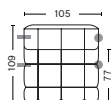

203 | NARROW | MIDDLE

DIMENSION
W105 x D109 x H72 cm
Seat H41 cm

SALES QTY. 1 pcs.

PRODUCT STATUS
Order produced

PACKAGING
1 box | 1 pcs.

BOX DIMENSION | WEIGHT
W105 x D116 x H80 cm | 44,1 kg

DESCRIPTION
Fabric Group 1
Fabric Group 2
Fabric Group 3
Fabric Group 4
Fabric Group 5
Fabric Group 6

PRICE
14.880,00
16.200,00
17.520,00
18.160,00
20.160,00
30.400,00