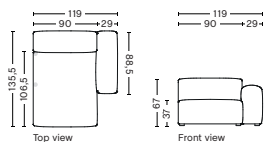

S8265 | WIDE | LOW ARMREST | RIGHT

DIMENSION
W119 x D135,5 x H67 cm
Seat H37 cm

SALES QTY. 1 pcs.

PRODUCT STATUS
Order produced

PACKAGING
1 box | 1 pcs.

BOX DIMENSION | WEIGHT
W116 x D150 x H69 cm | 71 kg

DESCRIPTION
Fabric Group 1
Fabric Group 2
Fabric Group 3
Fabric Group 4
Fabric Group 5
Fabric Group 6

PRICE
16.720,00
17.760,00
18.160,00
18.680,00
23.440,00
30.960,00