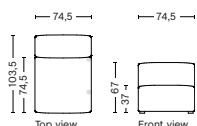

S1063 | NARROW | LEFT END

DIMENSION
W74,5 x D103,5 x H67 cm
Seat H37 cm

SALES QTY. 1 pcs.

PRODUCT STATUS
Order produced

PACKAGING
1 box | 1 pcs.

BOX DIMENSION | WEIGHT
W78 x D99 x H69 cm | 29 kg

DESCRIPTION	PRICE
Fabric Group 1	10.240,00
Fabric Group 2	11.280,00
Fabric Group 3	11.680,00
Fabric Group 4	11.960,00
Fabric Group 5	14.320,00
Fabric Group 6	18.400,00

FABRIC GROUPS