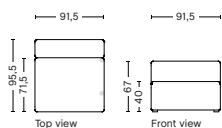

1963 | WIDE | MIDDLE

DIMENSION
W91,5 x D95,5 x H67 cm
Seat H40 cm

SALES QTY. 1 pcs.

PRODUCT STATUS
Order produced

PACKAGING
1 box | 1 pcs.

BOX DIMENSION | WEIGHT
W116 x D99 x H69 cm | 36,5 kg

DESCRIPTION
Fabric Group 1
Fabric Group 2
Fabric Group 3
Fabric Group 4
Fabric Group 5
Fabric Group 6

PRICE
12.160,00
13.200,00
13.600,00
13.880,00
17.560,00
24.560,00