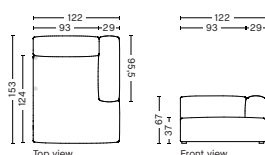

S7261 | WIDE | CHAISE LONGUE LONG | RIGHT

DIMENSION
W122 x D153 x H67 cm
Seat H37 cm

SALES QTY. 1 pcs.

PRODUCT STATUS
Order produced

PACKAGING
1 box | 1 pcs.

BOX DIMENSION | WEIGHT
W116 x D150 x H69 cm | 86 kg

DESCRIPTION
Fabric Group 1
Fabric Group 2
Fabric Group 3
Fabric Group 4
Fabric Group 5
Fabric Group 6

PRICE
19.360,00
20.400,00
20.800,00
21.320,00
26.080,00
33.600,00

FABRIC GROUPS

1 | Atlas, Linara, Metaphor, Mode, Planar, Swarm, Valencia™ 2 | Fairway, Field, Flamiber, Lola, Maglia, Melange Nap, Naveli, Nico, Olavi By Hay, Osumi, Relate, Steelcut, Steelcut Trio, Tadao 3 | Divina, Divina MD, Divina Melange, Re-Wool, Roden, Ruskin, Steelcut Quartet, Tartaglia 4 | Bolgheri, Encircle, Hallingdal 65, Raas 5 | Haku,Loft, Sierra Leather 6 | Coda, Vidar, California Leather, Nevada Leather, Sense Leather