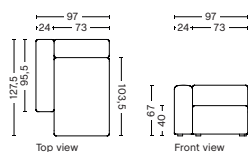

MAGS | FREE STANDING MODULES

8162FS | NARROW | CHAISE LONGUE | LEFT

DIMENSION
W97 x D127,5 x H67 cm
Seat H40 cm

SALES QTY. 1 pcs.

PRODUCT STATUS
Order produced

PACKAGING
1 box | 1 pcs.

BOX DIMENSION | WEIGHT
W116 x D150 x H68,5 cm | 59,5 kg

DESCRIPTION	PRICE
Fabric Group 1	15.120,00
Fabric Group 2	16.160,00
Fabric Group 3	16.560,00
Fabric Group 4	17.080,00
Fabric Group 5	21.840,00
Fabric Group 6	29.360,00
Not available in leather