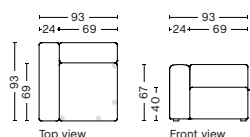

1862 | CORNER | LEFT

DIMENSION
W93 x D93 x H67 cm
Seat H40 cm

SALES QTY. 1 pcs.

PRODUCT STATUS
Order produced

PACKAGING
1 box | 1 pcs.

BOX DIMENSION | WEIGHT
W116 x D99 x H69 cm | 42 kg

DESCRIPTION	PRICE
Fabric Group 1	12.160,00
Fabric Group 2	13.200,00
Fabric Group 3	13.600,00
Fabric Group 4	13.880,00
Fabric Group 5	18.600,00
Fabric Group 6	26.000,00