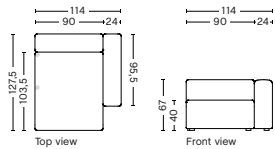

8261 | WIDE | CHAISE LONGUE | RIGHT

DIMENSION
W114 x D127,5 x H67 cm
Seat H40 cm

SALES QTY. 1 pcs.

PRODUCT STATUS
Order produced

PACKAGING
1 box | 1 pcs.

BOX DIMENSION | WEIGHT
W116 x D150 x H69 cm | 70,5 kg

DESCRIPTION	PRICE
Fabric Group 1	16.720,00
Fabric Group 2	17.760,00
Fabric Group 3	18.160,00
Fabric Group 4	18.680,00
Fabric Group 5	23.440,00
Fabric Group 6	30.960,00
Not available in leather