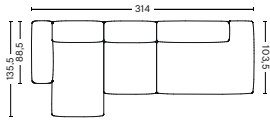

3 SEATER COMBINATION 3 LOW ARMREST | LEFT S8164+S1063+S9302 OR RIGHT S9301+S1063+S8165

DIMENSION
W314 x D135,5 x H67 cm
Seat H37 cm

PACKAGING
3 box | 1 pcs.

DESCRIPTION	PRICE
Fabric group 1	36.720,00
Fabric group 2	39.840,00
Fabric group 3	41.040,00
Fabric group 4	42.360,00
Fabric group 5	54.240,00
Fabric group 6	73.360,00

PRODUCT STATUS
Order produced