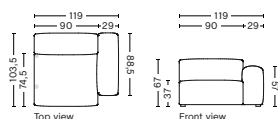

S1965 | WIDE | LOW ARMREST | RIGHT

DIMENSION
W119 x D103,5 x H67 cm
Seat H37 cm

SALES QTY. 1 pcs.

PRODUCT STATUS
Order produced

PACKAGING
1 box | 1 pcs.

BOX DIMENSION | WEIGHT
W116 x D99 x H69 cm | 51 kg

DESCRIPTION	PRICE
Fabric Group 1	14.720,00
Fabric Group 2	15.760,00
Fabric Group 3	16.160,00
Fabric Group 4	16.680,00
Fabric Group 5	22.880,00
Fabric Group 6	35.520,00