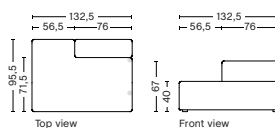

9301 | LOUNGE | RIGHT BACKREST

DIMENSION
W132,5 x D95,5 x H67 cm
Seat H40 cm

SALES QTY. 1 pcs.

PRODUCT STATUS
Order produced

PACKAGING
1 box | 1 pcs.

BOX DIMENSION | WEIGHT
W116 x D150 x H69 cm | 58 kg

DESCRIPTION	PRICE
Fabric Group 1	13.440,00
Fabric Group 2	14.480,00
Fabric Group 3	14.880,00
Fabric Group 4	15.400,00
Fabric Group 5	20.160,00
Fabric Group 6	27.680,00
Not available in leather