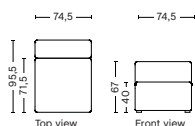

1063FS | NARROW | W/O ARMREST

DIMENSION
W74,5 x D95,5 x H67 cm
Seat H40 cm

SALES QTY. 1 pcs.

PRODUCT STATUS
Order produced

PACKAGING
1 box | 1 pcs.

BOX DIMENSION | WEIGHT
W78 x D99 x H69 cm | 29 kg

DESCRIPTION	PRICE
Fabric Group 1	11.280,00
Fabric Group 2	12.320,00
Fabric Group 3	12.720,00
Fabric Group 4	13.000,00
Fabric Group 5	15.360,00
Fabric Group 6	19.440,00