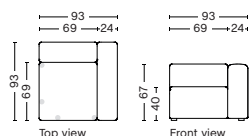

1861 | CORNER | RIGHT

DIMENSION
W93 x D93 x H67 cm
Seat H40 cm

SALES QTY. 1 pcs.

PRODUCT STATUS
Order produced

PACKAGING
1 box | 1 pcs.

BOX DIMENSION | WEIGHT
W116 x D99 x H69 cm | 42 kg

DESCRIPTION	PRICE
Fabric Group 1	12.160,00
Fabric Group 2	13.200,00
Fabric Group 3	13.600,00
Fabric Group 4	13.880,00
Fabric Group 5	18.600,00
Fabric Group 6	26.000,00

FABRIC GROUPS