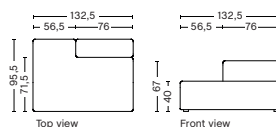

9301FS | LOUNGE | RIGHT BACKREST

DIMENSION
W132,5 x D95,5 x H67 cm
Seat H40 cm

SALES QTY. 1 pcs.

PRODUCT STATUS
Order produced

PACKAGING
1 box | 1 pcs.

BOX DIMENSION | WEIGHT
W116 x D150 x H68,5 cm | 58 kg

DESCRIPTION	PRICE
Fabric Group 1	14.480,00
Fabric Group 2	15.520,00
Fabric Group 3	15.920,00
Fabric Group 4	16.440,00
Fabric Group 5	21.200,00
Fabric Group 6	28.720,00
Not available in leather	

FABRIC GROUPS