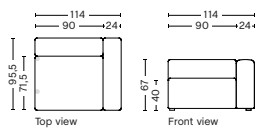

1961 | WIDE | RIGHT

DIMENSION
W114 x D95,5 x H67 cm
Seat H40 cm

SALES QTY. 1 pcs.

PRODUCT STATUS
Order produced

PACKAGING
1 box | 1 pcs.

BOX DIMENSION | WEIGHT
W116 x D99 x H69 cm | 51 kg

DESCRIPTION
Fabric Group 1
Fabric Group 2
Fabric Group 3
Fabric Group 4
Fabric Group 5
Fabric Group 6

PRICE
14.720,00
15.760,00
16.160,00
16.680,00
22.880,00
35.520,00