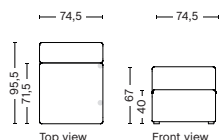

1063LE | NARROW | LEFT END

DIMENSION
W74,5 x D95,5 x H67 cm
Seat H40 cm

SALES QTY. 1 pcs.

PRODUCT STATUS
Order produced

PACKAGING
1 box | 1 pcs.

BOX DIMENSION | WEIGHT
W78 x D99 x H69 cm | 29 kg

DESCRIPTION
Fabric Group 1
Fabric Group 2
Fabric Group 3
Fabric Group 4
Fabric Group 5
Fabric Group 6

PRICE
10.240,00
11.280,00
11.680,00
11.960,00
14.320,00
18.400,00