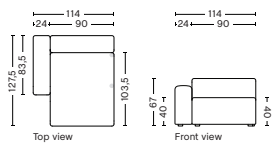

8264 | WIDE | CHAISE LONGUE | LOW ARMREST | LEFT

DIMENSION
W114 x D127,5 x H67 cm
Seat H40 cm

SALES QTY. 1 pcs.

PRODUCT STATUS
Order produced

PACKAGING
1 box | 1 pcs.

BOX DIMENSION | WEIGHT
W68,5 x D150 x H116 cm | 67,8 kg

DESCRIPTION	PRICE
Fabric Group 1	16.720,00
Fabric Group 2	17.760,00
Fabric Group 3	18.160,00
Fabric Group 4	18.680,00
Fabric Group 5	23.440,00
Fabric Group 6	30.960,00
Not available in leather