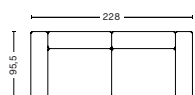

MAGS COMBINATIONS

2,5 SEATER COMBINATION 1 | 1962+1961

DIMENSION
W228 x D95,5 x H67 cm
Seat H40 cm

PACKAGING
2 box | 1 pcs.

DESCRIPTION	PRICE
Fabric group 1	29.440,00
Fabric group 2	31.520,00
Fabric group 3	32.320,00
Fabric group 4	33.360,00
Fabric group 5	45.760,00
Fabric group 6	71.040,00

PRODUCT STATUS
Order produced