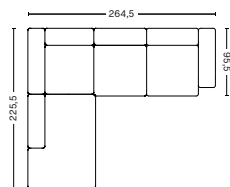

CORNER COMBINATION 2 LOW ARMREST | LEFT 9301+1862+1063+1065 OR RIGHT 1064+1063+1861+9302

DIMENSION

W264,5 x D225,5 x H67 cm
Seat H40 cm

PACKAGING

4 box | 1 pcs.

DESCRIPTION

Fabric group 1 47.280,00
Fabric group 2 51.440,00
Fabric group 3 53.040,00
Fabric group 4 54.400,00
Fabric group 5 71.120,00
Fabric group 6 98.160,00
Not available in leather

PRICE

PRODUCT STATUS

Order produced

FABRIC GROUPS