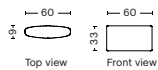

10 | MAGS CUSHION

DIMENSION
W60 x D9 x H33 cm

SALES QTY. 1 pcs.

PRODUCT STATUS
Order produced

PACKAGING
1 box | 1 pcs.

BOX DIMENSION | WEIGHT
W60 x D9 x H33 cm | 2 kg

	PRICE
Fabric Group 1	1.920,00
Fabric Group 2	2.056,00
Fabric Group 3	2.120,00
Fabric Group 4	2.184,00
Fabric Group 5	2.648,00
Fabric Group 6	2.920,00

FABRIC GROUPS

1 | Atlas, Linara, Metaphor, Mode, Planar, Remix, Surface By Hay, Swarm, Valencia™ 2 | Fairway, Field, Flamiber, Lola, Maglia, Melange Nap, Naveli, Nico, Olavi By Hay, Osumi, Relate, Steelcut, Steelcut Trio, Tadao 3 | Divina, Divina MD, Divina Melange, Fiord, Re-Wool, Roden, Ruskin, Steelcut Quartet, Tartaglia 4 | Bolgheri, Canvas, Encircle, Hallingdal 65, Raas 5 | Haku, Harald, Loft, Sierra Leather 6 | Coda, Vidar, California Leather, Nevada Leather, Sense Leather