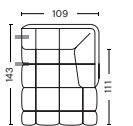

401 | CHAISE LONGUE | RIGHT

DIMENSION
W109 x D143 x H72 cm
Seat H41 cm

SALES QTY. 1 pcs.

PRODUCT STATUS
Order produced

PACKAGING
1 box | 1 pcs.

BOX DIMENSION | WEIGHT
W151 x D116 x H80 cm | 57 kg

DESCRIPTION
Fabric Group 1
Fabric Group 2
Fabric Group 3
Fabric Group 4
Fabric Group 5
Fabric Group 6

PRICE
19.760,00
22.400,00
23.720,00
24.360,00
27.000,00
38.480,00