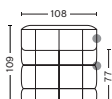

502 | NARROW | LEFT END

DIMENSION
W108 x D109 x H72 cm
Seat H41 cm

SALES QTY. 1 pcs.

PRODUCT STATUS
Order produced

PACKAGING
1 box | 1 pcs.

BOX DIMENSION | WEIGHT
W105 x D116 x H77 cm | 45,3 kg

DESCRIPTION
Fabric Group 1
Fabric Group 2
Fabric Group 3
Fabric Group 4
Fabric Group 5
Fabric Group 6

PRICE
16.840,00
18.160,00
19.480,00
20.120,00
22.120,00
32.360,00