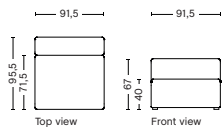

1963 | WIDE | RIGHT OR LEFT END

DIMENSION
W91,5 x D95,5 x H67 cm
Seat H40 cm

SALES QTY. 1 pcs.

PRODUCT STATUS
Order produced

PACKAGING
1 box | 1 pcs.

BOX DIMENSION | WEIGHT
W116 x D99 x H69 cm | 36,5 kg

DESCRIPTION
Fabric Group 1
Fabric Group 2
Fabric Group 3
Fabric Group 4
Fabric Group 5
Fabric Group 6

PRICE
13.200,00
14.240,00
14.640,00
14.920,00
18.600,00
25.600,00

FABRIC GROUPS