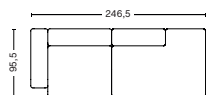

2,5 SEATER COMBINATION 2 LOW ARMREST | LEFT 1964+9302 OR RIGHT 9301+1965

DIMENSION
W246,5 x D95,5 x H67 cm
Seat H40 cm

PACKAGING
2 box | 1 pcs.

DESCRIPTION	PRICE
Fabric group 1	28.160,00
Fabric group 2	30.240,00
Fabric group 3	31.040,00
Fabric group 4	32.080,00
Fabric group 5	43.040,00
Fabric group 6	63.200,00

PRODUCT STATUS
Order produced

Not available in leather