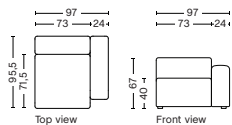

1065FS | NARROW | LOW ARMREST | RIGHT

DIMENSION
W97 x D95,5 x H67 cm
Seat H40 cm

SALES QTY. 1 pcs.

PRODUCT STATUS
Order produced

PACKAGING
1 box | 1 pcs.

BOX DIMENSION | WEIGHT
W68,5 x D115,8 x H98,8 cm | 42 kg

DESCRIPTION	PRICE
Fabric Group 1	13.520,00
Fabric Group 2	14.560,00
Fabric Group 3	14.960,00
Fabric Group 4	15.240,00
Fabric Group 5	20.120,00
Fabric Group 6	28.160,00

FABRIC GROUPS