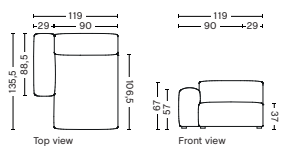

S8264FS | WIDE | CHAISE LONGUE | LOW ARMREST | LEFT

DIMENSION
W119 x D135,5 x H67 cm
Seat H37 cm

SALES QTY.

PRODUCT STATUS
Order produced

PACKAGING
1 box | 1 pcs.

BOX DIMENSION | WEIGHT
x D x H cm | kg

DESCRIPTION	PRICE
Fabric Group 1	17.760,00
Fabric Group 2	18.800,00
Fabric Group 3	19.200,00
Fabric Group 4	19.720,00
Fabric Group 5	24.480,00
Fabric Group 6	32.000,00