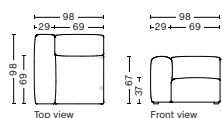

S1862 | CORNER | LEFT

DIMENSION
W98 x D98 x H67 cm
Seat H37 cm

SALES QTY. 1 pcs.

PRODUCT STATUS
Order produced

PACKAGING
1 box | 1 pcs.

BOX DIMENSION | WEIGHT
W116 x D99 x H69 cm | 42 kg

DESCRIPTION	PRICE
Fabric Group 1	12.160,00
Fabric Group 2	13.200,00
Fabric Group 3	13.600,00
Fabric Group 4	13.880,00
Fabric Group 5	18.600,00
Fabric Group 6	26.000,00