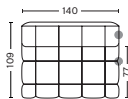

602 | WIDE | LEFT END

DIMENSION
W142 x D109 x H72 cm
Seat H41 cm

SALES QTY. 1 pcs.

PRODUCT STATUS
Order produced

PACKAGING
1 box | 1 pcs.

BOX DIMENSION | WEIGHT
W151 x D116 x H77 cm | 52 kg

DESCRIPTION
Fabric Group 1
Fabric Group 2
Fabric Group 3
Fabric Group 4
Fabric Group 5
Fabric Group 6

PRICE
21.080,00
22.400,00
23.720,00
24.360,00
26.360,00
36.600,00

QUILTON | CUSHION

DIMENSION
W57 x D19 x H49 cm

SALES QTY. 1 pcs.

PRODUCT STATUS
Order produced

PACKAGING
1 box | 1 pcs.

BOX DIMENSION | WEIGHT
W57 x D19 x H48 cm | 0,5 kg

DESCRIPTION
Fabric Group 1
Fabric Group 2
Fabric Group 3
Fabric Group 4
Fabric Group 5
Fabric Group 6

PRICE
2.040,00
2.304,00
2.432,00
2.568,00
3.480,00
5.080,00

FABRIC GROUPS