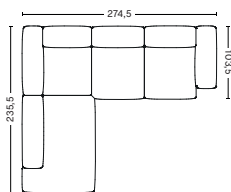

CORNER COMBINATION 2 LOW ARMREST | LEFT S9301+S1862+S1063+S1065 OR RIGHT S1064+S1063+S8161+S9302

DIMENSION

W274,5 x D235,5 x H67 cm
Seat H37 cm

PACKAGING

3 box | 1 pcs.

DESCRIPTION

DESCRIPTION	PRICE
Fabric group 1	47.280,00
Fabric group 2	51.440,00
Fabric group 3	53.040,00
Fabric group 4	54.400,00
Fabric group 5	71.120,00
Fabric group 6	98.160,00

PRODUCT STATUS

Order produced

FABRIC GROUPS

1 | Atlas, Linara, Metaphor, Mode, Planar, Swarm, Valencia™ 2 | Fairway, Field, Flamiber, Lola, Maglia, Melange Nap, Naveli, Nico, Olavi By Hay, Osumi, Relate, Steelcut, Steelcut Trio, Tadao 3 | Divina, Divina MD, Divina Melange, Re-Wool, Roden, Ruskin, Steelcut Quartet, Tartaglia 4 | Bolgheri, Encircle, Hallingdal 65, Raas 5 | Haku,Loft, Sierra Leather 6 | Coda, Vidar, California Leather, Nevada Leather, Sense Leather