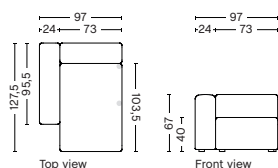

MAGS | CONNECTABLE MODULES

8162 | NARROW | CHAISE LONGUE | LEFT

DIMENSION
W97 x D127,5 x H67 cm
Seat H40 cm

SALES QTY. 1 pcs.

PRODUCT STATUS
Order produced

PACKAGING
1 box | 1 pcs.

BOX DIMENSION | WEIGHT
W116 x D150 x H69 cm | 59,5 kg

DESCRIPTION	PRICE
Fabric Group 1	14.080,00
Fabric Group 2	15.120,00
Fabric Group 3	15.520,00
Fabric Group 4	16.040,00
Fabric Group 5	20.800,00
Fabric Group 6	28.320,00
Not available in leather