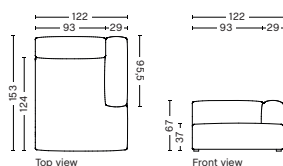

S7261FS | WIDE | CHAISE LONGUE | RIGHT

DIMENSION
W122 x D153 x H67 cm
Seat H37 cm

SALES QTY. 1 pcs.

PRODUCT STATUS
Order produced

PACKAGING
1 box | 1 pcs.

BOX DIMENSION | WEIGHT
W116 x D150 x H69 cm | 86 kg

DESCRIPTION	PRICE
Fabric Group 1	20.400,00
Fabric Group 2	21.440,00
Fabric Group 3	21.840,00
Fabric Group 4	22.360,00
Fabric Group 5	27.120,00
Fabric Group 6	34.640,00

FABRIC GROUPS