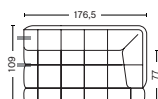

301 | WIDE | RIGHT

DIMENSION
W176,5 x D109 x H72 cm
Seat H41 cm

SALES QTY. 1 pcs.

PRODUCT STATUS
Order produced

PACKAGING
1 box | 1 pcs.

BOX DIMENSION | WEIGHT
W181 x D116 x H80 cm | 67,6 kg

DESCRIPTION
Fabric Group 1
Fabric Group 2
Fabric Group 3
Fabric Group 4
Fabric Group 5
Fabric Group 6

PRICE
24.400,00
27.040,00
28.360,00
29.000,00
31.640,00
46.160,00