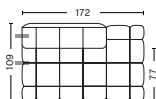

QUILTON MODULES

412 | CHAISE LONGUE | RIGHT

DIMENSION
W172 x D109 x H72 cm
Seat H41 cm

SALES QTY. 1 pcs.

PRODUCT STATUS
Order produced

PACKAGING
1 box | 1 pcs.

BOX DIMENSION | WEIGHT
W181 x D116 x H80 cm | 58 kg

DESCRIPTION
Fabric Group 1
Fabric Group 2
Fabric Group 3
Fabric Group 4
Fabric Group 5
Fabric Group 6

PRICE
23.680,00
26.320,00
27.640,00
28.280,00
30.920,00
45.440,00