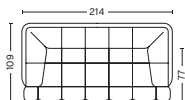

2 SEATER

DIMENSION
W214 x D109 x H72 cm
Seat H41 cm

SALES QTY. 1 pcs.

PRODUCT STATUS
Order produced

PACKAGING
1 box | 1 pcs.

BOX DIMENSION | WEIGHT
W256 x D116 x H80 cm | 81,6 kg

DESCRIPTION
Fabric Group 1
Fabric Group 2
Fabric Group 3
Fabric Group 4
Fabric Group 5
Fabric Group 6

PRICE
36.879,20
40.839,20
42.159,20
43.479,20
46.079,20
68.239,20