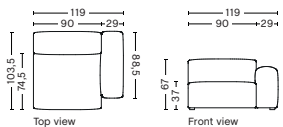

S1965FS | WIDE | RIGHT

DIMENSION
W119 x D103,5 x H67 cm
Seat H37 cm

SALES QTY. 1 pcs.

PRODUCT STATUS
Order produced

PACKAGING
1 box | 1 pcs.

BOX DIMENSION | WEIGHT
x D x H cm | kg

DESCRIPTION	PRICE
Fabric Group 1	15.760,00
Fabric Group 2	16.800,00
Fabric Group 3	17.200,00
Fabric Group 4	17.720,00
Fabric Group 5	23.920,00
Fabric Group 6	36.560,00

FABRIC GROUPS

1 | Atlas, Linara, Metaphor, Mode, Planar, Swarm, Valencia™ 2 | Fairway, Field, Flamiber, Lola, Maglia, Melange Nap, Naveli, Nico, Olavi By Hay, Osumi, Relate, Steelcut, Steelcut Trio, Tadao 3 | Divina, Divina MD, Divina Melange, Re-Wool, Roden, Ruskin, Steelcut Quartet, Tartaglia 4 | Bolgheri, Encircle, Hallingdal 65, Raas 5 | Haku, Loft, Sierra Leather 6 | Coda, Vidar, California Leather, Nevada Leather, Sense Leather