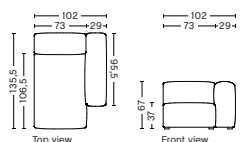

S8161FS | NARROW | CHAISE LONGUE | RIGHT

DIMENSION
W102 x D135,5 x H67 cm
Seat H37 cm

SALES QTY. 1 pcs.

PRODUCT STATUS
Order produced

PACKAGING
1 box | 1 pcs.

BOX DIMENSION | WEIGHT
W116 x D150 x H69 cm | 60 kg

DESCRIPTION	PRICE
Fabric Group 1	15.120,00
Fabric Group 2	16.160,00
Fabric Group 3	16.560,00
Fabric Group 4	17.080,00
Fabric Group 5	21.840,00
Fabric Group 6	29.360,00