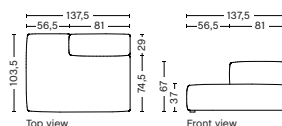

S9301FS | LOUNGE | RIGHT BACKREST

DIMENSION
W137,5 x D103,5 x H67 cm
Seat H37 cm

SALES QTY. 1 pcs.

PRODUCT STATUS
Order produced

PACKAGING
1 box | 1 pcs.

BOX DIMENSION | WEIGHT
W116 x D150 x H69 cm | 58 kg

DESCRIPTION	PRICE
Fabric Group 1	14.480,00
Fabric Group 2	15.520,00
Fabric Group 3	15.920,00
Fabric Group 4	16.440,00
Fabric Group 5	21.200,00
Fabric Group 6	28.720,00