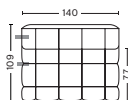

601 | WIDE | RIGHT END

DIMENSION
W142 x D109 x H72 cm
Seat H41 cm

SALES QTY. 1 pcs.

PRODUCT STATUS
Order produced

PACKAGING
1 box | 1 pcs.

BOX DIMENSION | WEIGHT
W151 x D116 x H77 cm | 52 kg

DESCRIPTION
Fabric Group 1
Fabric Group 2
Fabric Group 3
Fabric Group 4
Fabric Group 5
Fabric Group 6

PRICE
21.080,00
22.400,00
23.720,00
24.360,00
26.360,00
36.600,00