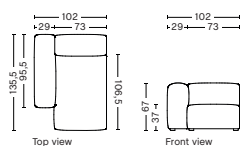

MAGS SOFT | FREE STANDING MODULES

S8162FS | NARROW | CHAISE LONGUE | LEFT

DIMENSION
W102 x D135,5 x H67 cm
Seat H37 cm

SALES QTY. 1 pcs.

PRODUCT STATUS
Order produced

PACKAGING
1 box | 1 pcs.

BOX DIMENSION | WEIGHT
W116 x D150 x H69 cm | 60 kg

DESCRIPTION	PRICE
Fabric Group 1	15.120,00
Fabric Group 2	16.160,00
Fabric Group 3	16.560,00
Fabric Group 4	17.080,00
Fabric Group 5	21.840,00
Fabric Group 6	29.360,00