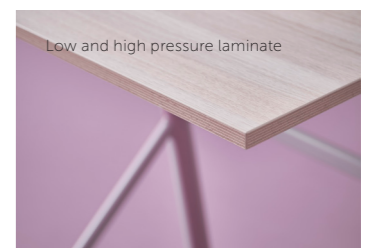

Altudo

Altudo was designed with functionality, simplicity and democracy in mind. It is a flexible height-adjustable table with a durable metal stand, available in two sizes 70x60 and accessible design in 90x60. The design connects well with the rest of our student tables and student chairs to create cohesive inclusive learning spaces.

C-KEY

The five circular criteria. This product fulfills:

- ☒ Circular design
- ☐ Primarily (in weight) recycled/renewable materials
- ☐ All materials possible to recycle
- ☒ Possibility of refurbishing
- ☒ Different materials have not been permanently jointed

Read more about the C-key and circular criteria at lekolar.se

MATERIAL

Top in linoleum, low or highpressure laminate

CLEANING

Wipe with a damp cloth

GENERAL DELIVERY TIME

70x90 in silver stand 1-2 weeks, others 7-8 weeks

TEST STANDARD

EN 1729-1 & 2

LABELED

READ MORE:

www.lekolar.se/altudo

Height-adjustable table 70x60

Height-adjustable student table 71-111 cm. The gas piston is regulated via a lever on the side. Adjustable feet on the back legs. Bag hook is placed under the tabletop. W60 L70 cm.

Height-adjustable table 90x60

Height-adjustable student table 71-111 cm. The gas piston is regulated via a lever on the side. Adjustable feet on the back legs. W60 L90 cm, Width accessible for wheelchair.

TOP LINOLEUM STANDARD

TOP LAMINATE STANDARD

TOP HPL STANDARD

TOP LINOLEUM PREMIUM*

TOP HPL PREMIUM*

STAND STANDARD

STAND PREMIUM COLOR GLOSS 30*

Premium linoleum & laminate has a minimum of 10pc.

Premium color has a minimum of 10pc.