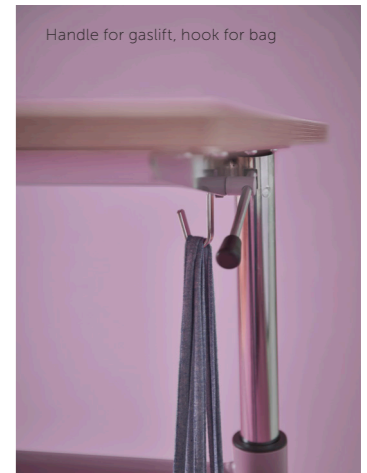

Altudo

Altudo was designed with functionality, simplicity and democracy in mind. It is a flexible height-adjustable table with a durable metal stand, available in two sizes 70x60 and accessible design in 90x60. The design connects well with the rest of our student tables and student chairs to create cohesive inclusive learning spaces.

C-KEY

The five circular criteria. This product fulfills:

- ☒ Circular design
- ☐ Primarily (in weight) recycled/renewable materials
- ☐ All materials possible to recycle
- ☒ Possibility of refurbishing
- ☒ Different materials have not been permanently jointed

Read more about the C-key and circular criteria at lekolar.se

MATERIAL

Top in linoleum, low or highpressure laminate

CLEANING

Wipe with a damp cloth

GENERAL DELIVERY TIME

70x90 in silver stand 1-2 weeks, others 7-8 weeks

TEST STANDARD

EN 1729-1 & 2

LABELED

READ MORE:

www.lekolar.se/altudo

Height-adjustable table 70x60

Height-adjustable student table 71-111 cm. The gas piston is regulated via a lever on the side. Adjustable feet on the back legs. Bag hook is placed under the tabletop. W60 L70 cm.

Height-adjustable table 90x60

Height-adjustable student table 71-111 cm. The gas piston is regulated via a lever on the side. Adjustable feet on the back legs. W60 L90 cm, Width accessible for wheelchair.

TOP LINOLEUM STANDARD

TOP LAMINATE STANDARD

TOP HPL STANDARD

TOP LINOLEUM PREMIUM*

TOP HPL PREMIUM*

STAND STANDARD

STAND PREMIUM COLOR GLOSS 30*

Premium linoleum & laminate has a minimum of 10pc.

Premium color has a minimum of 10pc.