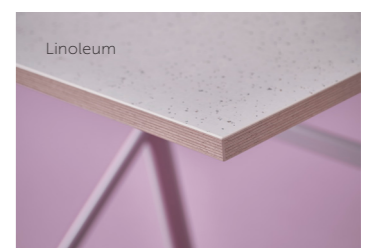

Altudo

Altudo was designed with functionality, simplicity and democracy in mind. It is a flexible height-adjustable table with a durable metal stand, available in two sizes 70x60 and accessible design in 90x60. The design connects well with the rest of our student tables and student chairs to create cohesive inclusive learning spaces.

C-KEY

The five circular criteria. This product fulfills:

- ☒ Circular design
- ☐ Primarily (in weight) recycled/renewable materials
- ☐ All materials possible to recycle
- ☒ Possibility of refurbishing
- ☒ Different materials have not been permanently jointed

Read more about the C-key and circular criteria at lekolar.se

MATERIAL

Top in linoleum, low or highpressure laminate

CLEANING

Wipe with a damp cloth

GENERAL DELIVERY TIME

70x90 in silver stand 1-2 weeks, others 7-8 weeks

TEST STANDARD

EN 1729-1 & 2

LABELED

READ MORE:

www.lekolar.se/altudo

Height-adjustable table 70x60

Height-adjustable student table 71-111 cm. The gas piston is regulated via a lever on the side. Adjustable feet on the back legs. Bag hook is placed under the tabletop. W60 L70 cm.

Height-adjustable table 90x60

Height-adjustable student table 71-111 cm. The gas piston is regulated via a lever on the side. Adjustable feet on the back legs. W60 L90 cm, Width accessible for wheelchair.

TOP LINOLEUM STANDARD

TOP LAMINATE STANDARD

TOP HPL STANDARD

TOP LINOLEUM PREMIUM*

TOP HPL PREMIUM*

STAND STANDARD

STAND PREMIUM COLOR GLOSS 30*

Premium linoleum & laminate has a minimum of 10pc.

Premium color has a minimum of 10pc.