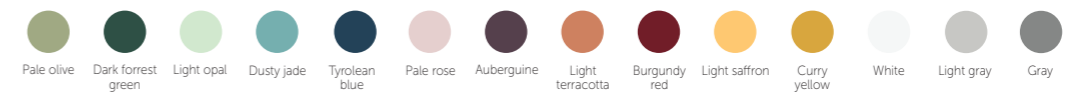

INFO:

Add legs or wheels

GENERAL DELIVERY TIME:

4-6 WEEKS

READ MORE:

www.lekolar.se/fixasvangd

LABELLED:

FRAME PLYWOOD

BACK PLYWOOD

FRAME HPL

Without back

Example of color range: white pigment birch.

Inside back

Example of color range: birch.

Outside back

Example of color range: Small model in aubergine, medium model in curry yellow and high model in pale rose.