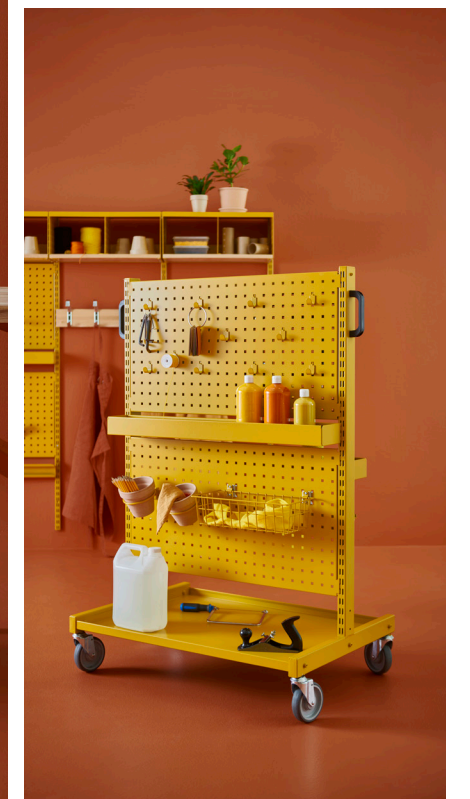

Wille

A storage railsystem for all learning spaces

Wille

Wille is a storage railsystem in metal, adapted to fit all learning spaces. Wille creates order in the messiest cloakroom and organizes the classroom or office in no time. Now also with a makerspace assortment for the workshop. Available in 3 standard colors and 27 premium colors. Most of the products are Möbelfakta certified.

C-KEY

The five circular criteria. This product fulfills:

- ✓ Circular design
- ✓ Primarily (in weight) recycled/renewable materials
- ✓ All materials possible to recycle
- Possibility of refurbishing
- ✓ Different materials have not been permanently joined

Read more about the C-key and circular criteria at lekolar.se

MATERIAL: Powder coated steel
 CLEANING: Wipe with a damp cloth
 TESTED: EN 16121+22
 GENERAL DELIVERY TIME: 4-6 WEEKS
 LABELED:

READ MORE: www.lekolar.se/forvaringwille

STAND STANDARD COLOR GLOSS 70

RAL 9006 RAL 9003 RAL 9005

Rail system & storage trolley

Wille railsystem in metal, is adapted to fit all environment in schools and preschools. Create your one solution.

Wille storage trolley in sizes small, medium & large. For both indoor and outdoor usage. Includes storage boxes.